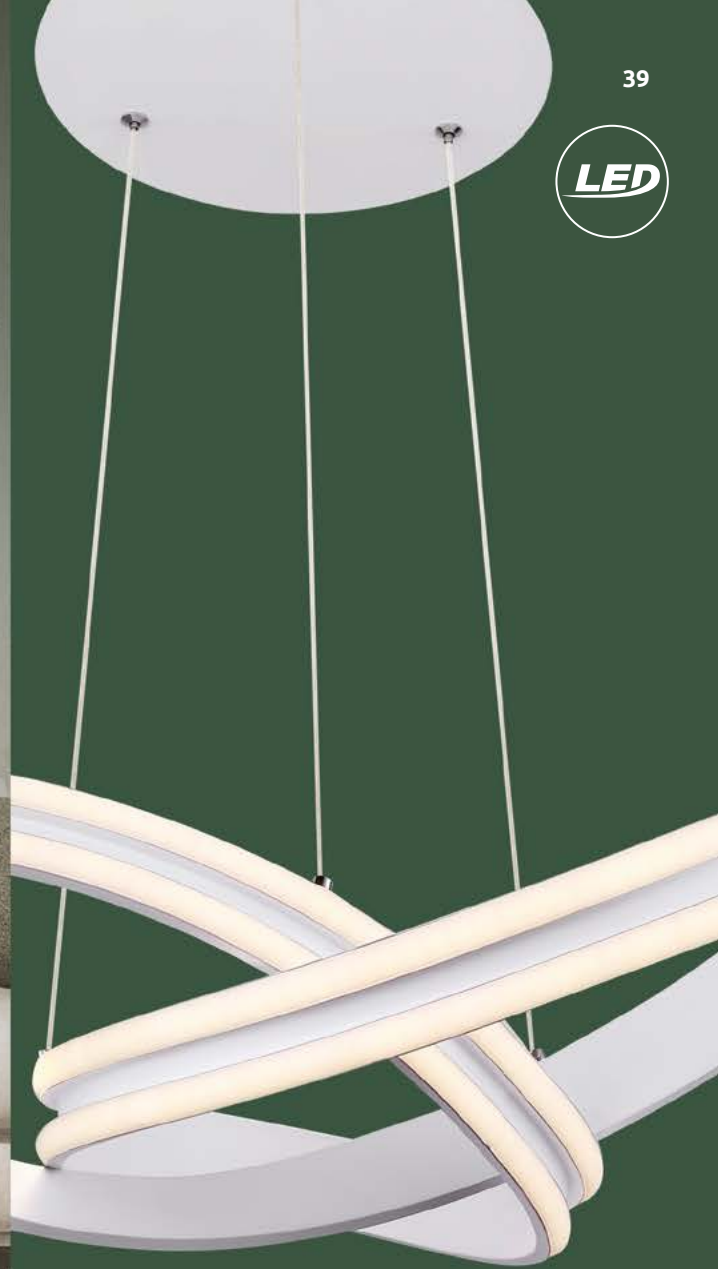

- incl.
- dimmable
- many steps
- many light steps
- night light
- timer
- memory function

- incl.
- dimmable
- many steps
- many light steps
- night light
- timer
- memory function

Victoria

1	67202-80HB	incl. LED 80W	A	500-8000lm	400-2100lm	3000-6000K 3000 4000 6000K	VPE: 4	↔ 66cm x 62cm ▾ 120cm	metal black matt, aluminium black, artificial leather black, plastic opal
2	67202-80HW	incl. LED 80W	A	500-8000lm	400-2100lm	3000-6000K 3000 4000 6000K	VPE: 4	↔ 66cm x 62cm ▾ 120cm	metal white, aluminium white, artificial leather white, plastic opal
3	67202-16B	incl. LED 16W	A	1600lm	690lm	4000K	VPE: 8	↕ 40cm ↔ 4,8cm ▸ 6cm	metal black matt, aluminium black, artificial leather black, plastic opal
4	67202-16G	incl. LED 16W	A	1600lm	690lm	4000K	VPE: 8	↕ 40cm ↔ 4,8cm ▸ 6cm	metal grey, aluminium grey, artificial leather grey, plastic opal
5	67202-16W	incl. LED 16W	A	1600lm	690lm	4000K	VPE: 8	↕ 40cm ↔ 4,8cm ▸ 6cm	metal white, aluminium white, artificial leather white, plastic opal
6	67202-40B	incl. LED 40W	A	4000lm	1070lm	4000K	VPE: 4	↔ 40cm ↕ 43cm ▸ 8,5cm	metal black matt, aluminium black, artificial leather black, plastic opal
7	67202-40W	incl. LED 40W	A	4000lm	1070lm	4000K	VPE: 4	↔ 40cm ↕ 43cm ▸ 8,5cm	metal white, aluminium white, artificial leather white, plastic opal

1

2

3

4

Pruna

1	67119D	incl. LED 60W	A	500-6000lm	300-3400lm	3000-6000K 3000 4500 6000K	VPE: 1	Ø50cm ▾37cm	metal white, plastic opal
2	67119DS	incl. LED 60W	A	450-6000lm	250-3200lm	3000-6000K 3000 4500 6000K	VPE: 1	Ø50cm ▾37cm	metal black, plastic opal
3	67119H	incl. LED 60W	A	500-6000lm	300-3400lm	3000-6000K 3000 4500 6000K	VPE: 1	Ø50cm ▾150cm	metal white, plastic opal
4	67119HS	incl. LED 60W	A	450-6000lm	250-3200lm	3000-6000K 3000 4500 6000K	VPE: 1	Ø50cm ▾150cm	metal black, plastic opal