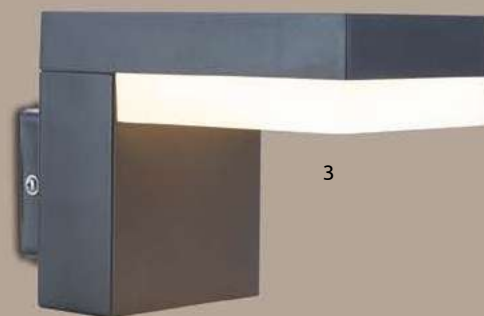

3

Oskari

1	34186-2	incl. LED 9W	A++	1000lm	800lm	3000K	VPE: 8	↔9,5cm	↓15cm	↳7cm
2	34186WS	incl. LED 9,5W	A+	1000lm	800lm	3000K	VPE: 8	↔9,5cm	↓14,5cm	↳19,3cm
3	34186W	incl. LED 9W	A++	1000lm	800lm	3000K	VPE: 8	↔9,5cm	↓12,5cm	↳19,3cm

stainless steel anthracite, plastic opal white

IP44