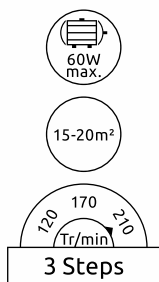

03359 | incl. LED 22W | A+ | 2400lm | 1540lm | 2700|4000K | VPE: 1 | Ø132cm | 33,5cm | blades: ABS white | body: nickel matt, acrylic, glass opal

Ramona

1	03610	incl. LED 18W	A	1800lm	990lm	4000K	VPE: 1	Ø107cm	↕45cm	blades: ABS coffee dark	body: metal coffee dark, acrylic coffee dark, acrylic opal
2	03600	incl. LED 18W	A	1800lm	990lm	4000K	VPE: 1	Ø115cm	↕45cm	blades: ABS white	body: metal white, acrylic opal