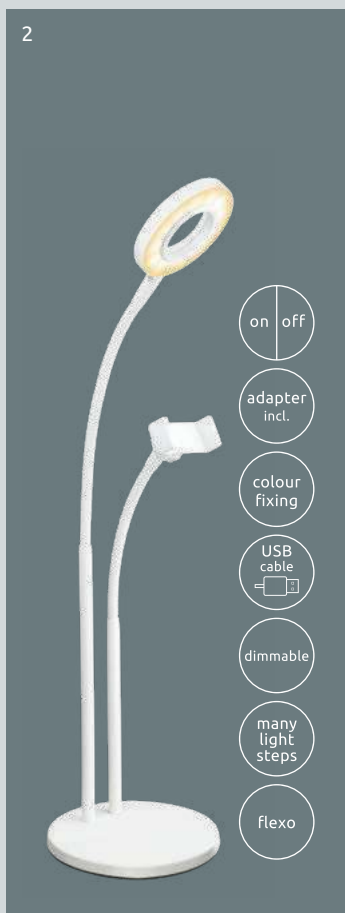

plastic, chrome, silicone, glass

1

- timer
- touch on/off
- continuous touch dimmer
- sensor dimmer
- touch many steps
- adapter incl.

2

- on/off
- adapter incl.
- colour fixing
- USB cable
- dimmable
- many light steps
- flexo