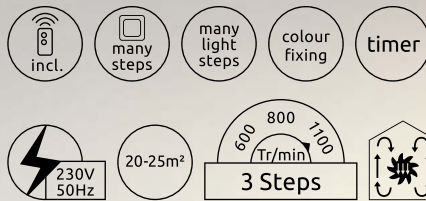

metall white, plastic white

630

1 step: 3000K

2 step: 4500K

3 step: 6000K

Rosario

1	03619	incl. LED 48W	A+	3840lm	2600lm	3000 4500 6000K	VPE: 1	Ø77cm	↕25,5cm	blades: plastic white	body: metal white, plastic opal, sparkle decor
2	03618	incl. LED 24W	A+	1920lm	1400lm	3000 4500 6000K	VPE: 1	Ø60cm	↕23cm	blades: plastic white	body: metal white, plastic opal, sparkle decor
3	03621	incl. LED 24W	A+	1920lm	1400lm	3000K	VPE: 1	Ø55cm	↕24cm		metal black/gold, acrylic opal, plastic black, textile