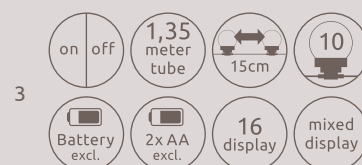

Venuto

1	29955-20	incl. 20x yellow LED 0,03W	VPE: 9	ball: Ø6cm total: ↔ 315cm	cotton, metal, plastic
2	29957-20	incl. 20x yellow LED 0,03W	VPE: 9	ball: Ø4cm total: ↔ 220cm	plastic, metal silver
3	29958-10	incl. 10x yellow LED 0,03W	VPE: 16	ball: Ø6cm total: ↔ 165cm display: ↔ 27,5cm x 27,5cm ↓ 65,5cm	cotton, metal, plastic