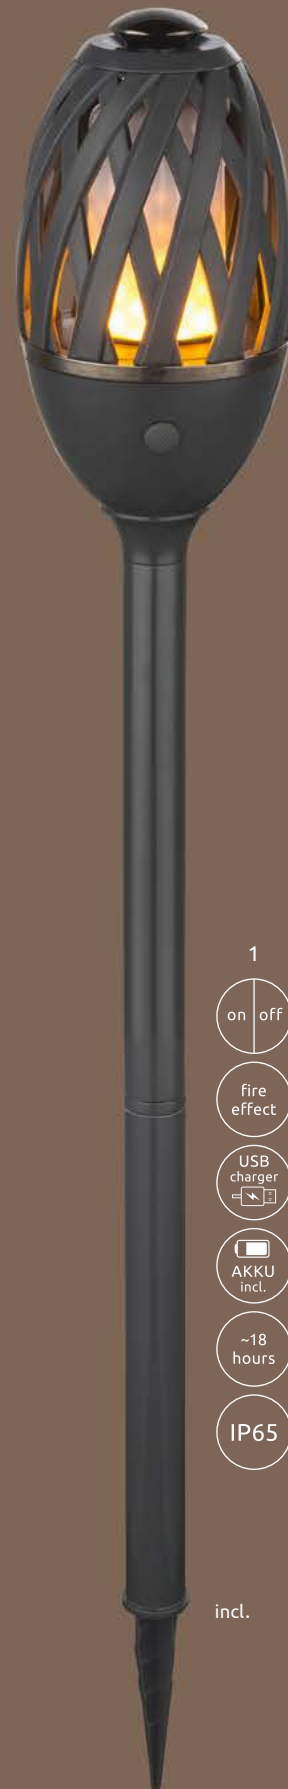

incl.

1

Leon

1

Stream

1	39901	incl. LED 1,4W ~1800K	VPE: 4	Ø10cm ↓24cm Ø10cm ↓71cm	plastic	2
2	39902	incl. LED 1,4W Speaker: 5W	VPE: 4	Ø10cm ↓16,5cm	plastic anthracite, opal, chrome	

Nils

28090 | incl. 1x LED 0,06W | VPE: 20 | Ø2,4cm ↓6,2cm
cork, plastic white