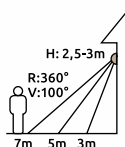

41606-18S

incl. LED 18W

A

1900lm

1600lm

3000K

VPE: 10

↔ 22,7cm x 22,7cm

⌵ 3,5cm

plastic

not dimmable

sensor

sensor
incl.