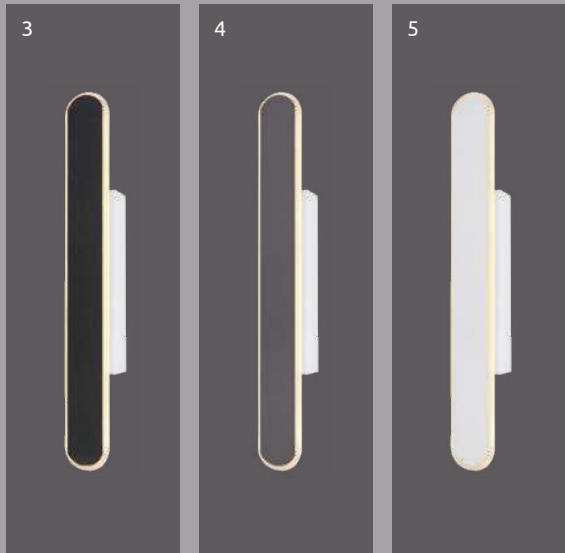

- incl.
- dimmable
- many steps
- many light steps
- night light
- timer
- memory function

- incl.
- dimmable
- many steps
- many light steps
- night light
- timer
- memory function

Victoria

1	67202-80HB	incl. LED 80W	A	500-8000lm	400-2100lm	3000-6000K 3000 4000 6000K	VPE: 4	↔ 66cm x 62cm ▾ 120cm	metal black matt, aluminium black, artificial leather black, plastic opal
2	67202-80HW	incl. LED 80W	A	500-8000lm	400-2100lm	3000-6000K 3000 4000 6000K	VPE: 4	↔ 66cm x 62cm ▾ 120cm	metal white, aluminium white, artificial leather white, plastic opal
3	67202-16B	incl. LED 16W	A	1600lm	690lm	4000K	VPE: 8	↕ 40cm ↔ 4,8cm ▸ 6cm	metal black matt, aluminium black, artificial leather black, plastic opal
4	67202-16G	incl. LED 16W	A	1600lm	690lm	4000K	VPE: 8	↕ 40cm ↔ 4,8cm ▸ 6cm	metal grey, aluminium grey, artificial leather grey, plastic opal
5	67202-16W	incl. LED 16W	A	1600lm	690lm	4000K	VPE: 8	↕ 40cm ↔ 4,8cm ▸ 6cm	metal white, aluminium white, artificial leather white, plastic opal
6	67202-40B	incl. LED 40W	A	4000lm	1070lm	4000K	VPE: 4	↔ 40cm ↕ 43cm ▸ 8,5cm	metal black matt, aluminium black, artificial leather black, plastic opal
7	67202-40W	incl. LED 40W	A	4000lm	1070lm	4000K	VPE: 4	↔ 40cm ↕ 43cm ▸ 8,5cm	metal white, aluminium white, artificial leather white, plastic opal