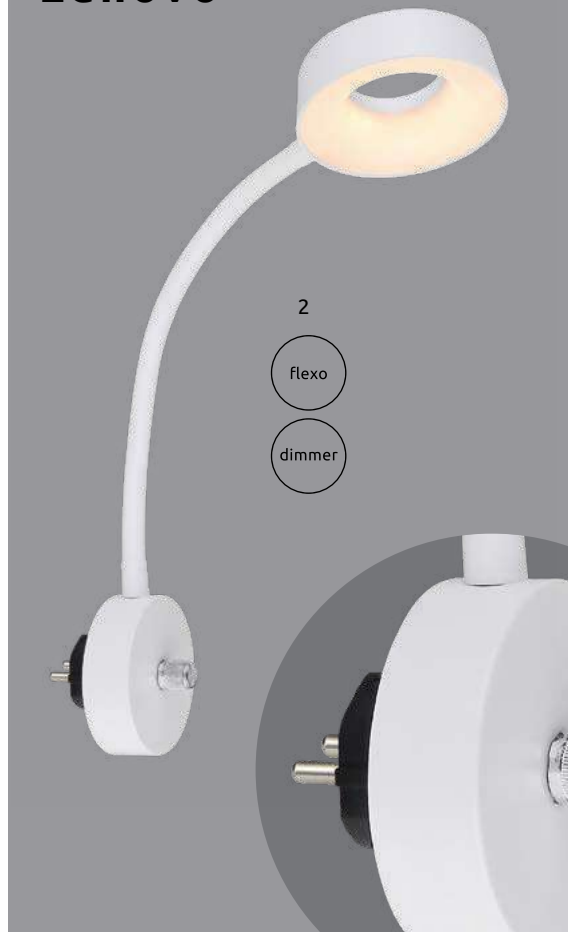

Lehovo

Deniz

501

Eloen

Lehovo

Deniz

				☀	☀						
1	58390	incl. LED 2,5W	A+	220lm	200lm	3000K	VPE: 20	↔ max. 43cm x 12,5cm	↓ 22,5cm - max. 35,5cm	chrome, plastic	
2	58397W	incl. LED 4W	A+	400lm	202lm	3000K	VPE: 12	↳ max. 26cm	↓ max. 45,5cm	metal white, plastic white, satined	
3	24122W	incl. LED 5W	A+	400lm	350lm	3000K	VPE: 8	↳ max. 26cm	↓ max. 48cm	nickel matt, chrome, acrylic	
4	58397S	incl. LED 4W	A+	400lm	202lm	3000K	VPE: 12	↳ max. 26cm	↓ max. 45,5cm	metal silver, plastic silver metallic, satined	
5	24122K	incl. LED 5W	A+	400lm	350lm	3000K	VPE: 6	↔ max. 29,5cm	↓ max. 44cm	nickel matt, chrome, acrylic