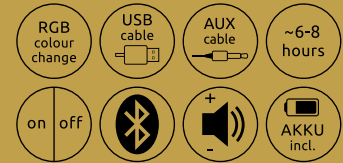

Stream

39902

incl. LED 1,4W
speaker: 5W

VPE: 4

Ø10cm ↓16,5cm

plastic anthracite,
opal, chrome

Gropina

39904

incl. 3 x LED 0,06W
incl. 6 x RGB LED 0,06W
speaker: 5W

VPE: 12

Ø9,8cm ↓10,7cm

plastic black, white

incl.
L: 100cm