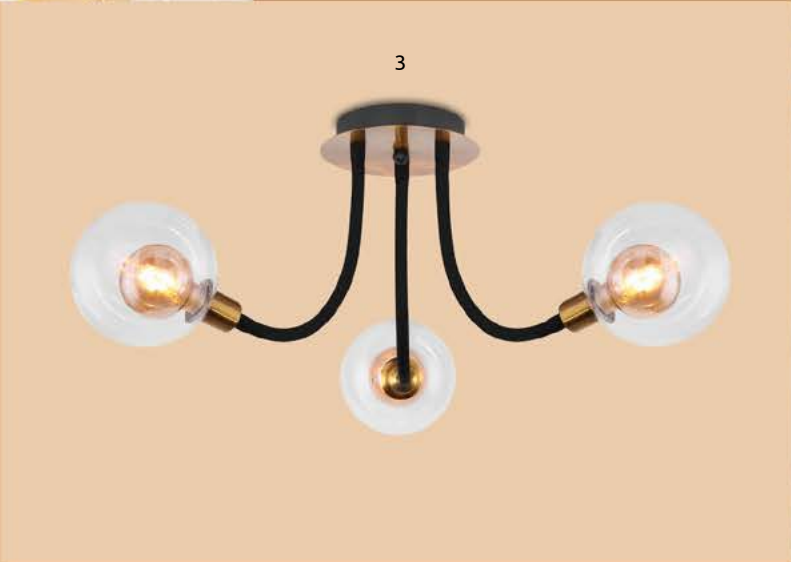

metal brown, hemp, textile

320

incl. 10485
for all items

Eddy

flexo

1	56010-1T	incl. 1x G9 LED 3,5W	A++	1x 400lm	1x 360lm	3000K	VPE: 10	↔ max.60cm ↓ max.65cm	metal gold antique, plastic black, glass clear
2	56010-4	incl. 4x G9 LED 3,5W	A++	4x 400lm	4x 360lm	3000K	VPE: 1	∅ max.130cm ↓ max.94cm	metal gold antique, metal black, plastic black, glass clear
3	56010-3D	incl. 3x G9 LED 3,5W	A++	3x 400lm	3x 360lm	3000K	VPE: 1	∅ max.86cm ↓ max.46cm	metal gold antique, plastic black, glass clear
4	56010-1W	incl. 1x G9 LED 3,5W	A++	1x 400lm	1x 360lm	3000K	VPE: 10	↔ 12cm ↓ max.56cm ↗ max.40cm	metal gold antique, plastic black, glass clear
5	56010-3S	incl. 3x G9 LED 3,5W	A++	3x 400lm	3x 360lm	3000K	VPE: 1	∅ max.90cm ↓ max.190cm	metal gold antique, metal black, plastic black, glass clear