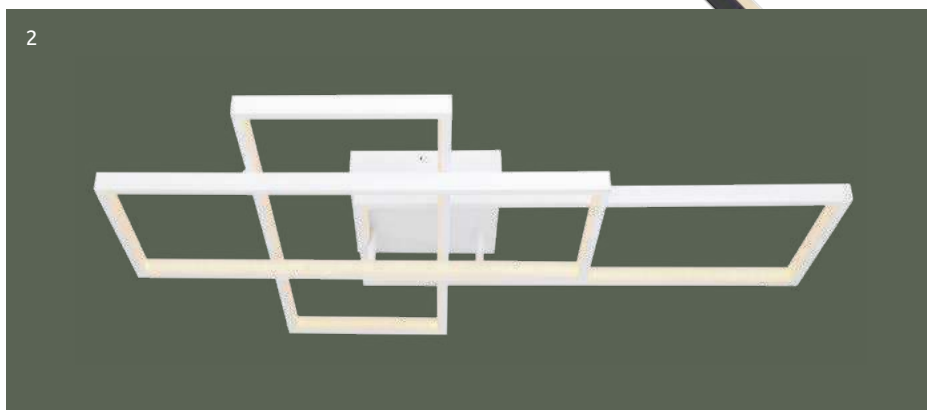

incl. Kelvin range 3000-6000K dimmable night light memory function

APP control
Easy Smartphone and Voice Control

compatible with Alexa

compatible with Google Assistant

Gabriel

1	67227-40BSH	incl. LED 40W	A	200-4000lm	150-1200lm	3000-6000K	VPE: 4	↔ 75cm x 50cm	↕ 10cm	metal black, aluminium black, plastic opal
2	67227-40WSH	incl. LED 40W	A	350-4000lm	200-2000lm	3000-6000K	VPE: 4	↔ 75cm x 50cm	↕ 10cm	metal white, aluminium white, plastic opal