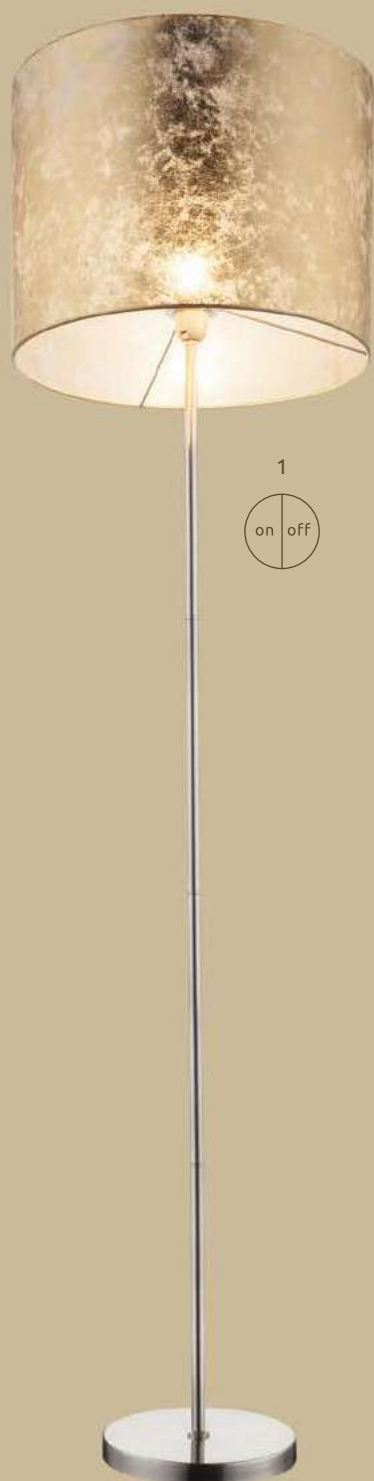

Amy

1	15187S	excl. 1x E27 60W					VPE: 1	Ø40cm ↓160cm	nickel matt, textile gold leaf, plastic
2	15187D2	incl. LED 24W	A	2200lm	1120lm	3000K	VPE: 4	Ø40cm ↕10,5cm	metal white, textile gold leaf, plastic, acrylic
3	15187T1	excl. 1x E27 60W					VPE: 4	Ø26cm ↓50cm	nickel matt, textile gold leaf, plastic
4	15187T	excl. 1x E14 40W					VPE: 5	Ø15cm ↓35cm	nickel matt, textile gold leaf, plastic
5	15187W	excl. 1x E14 40W					VPE: 5	↔15cm ↓26cm ↗19cm	nickel matt, textile gold leaf, plastic