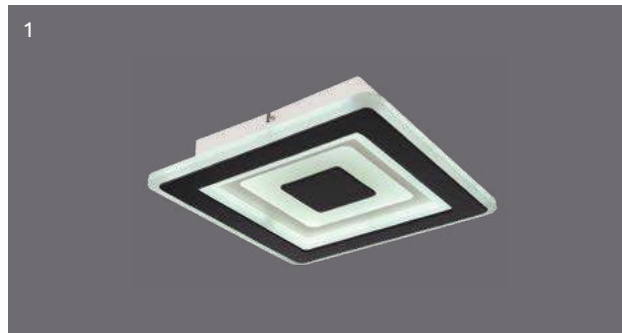

Kelvin range
3000-6500K
incl. dimmable
night light
memory function

APP
control
Easy Smartphone
and Voice Control

compatible with
Alexa
compatible with
Google Assistant

Bibiana

1	48010-24SH	incl. LED 23W incl. RGB LED 6W	A	180-1800lm	110-1100lm	3000-6500K	VPE: 5	↔ 29,5cm x 29,5cm ↓ 6cm
2	48010-36SH	incl. LED 34W incl. RGB LED 7W	A	270-2700lm	170-1700lm	3000-6500K	VPE: 5	↔ 39,5cm x 39,5cm ↓ 6cm
3	48010-50SH	incl. LED 50W incl. RGB LED 12W	A	400-4000lm	250-2500lm	3000-6500K	VPE: 5	↔ 49,5cm x 49,5cm ↓ 6cm

metal white, acrylic opal, synthetic leather black