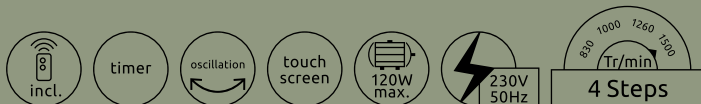

Tower

0455 | VPE: 1 | ↔ 25cm x 31,3cm ↓ 77cm | body: plastic