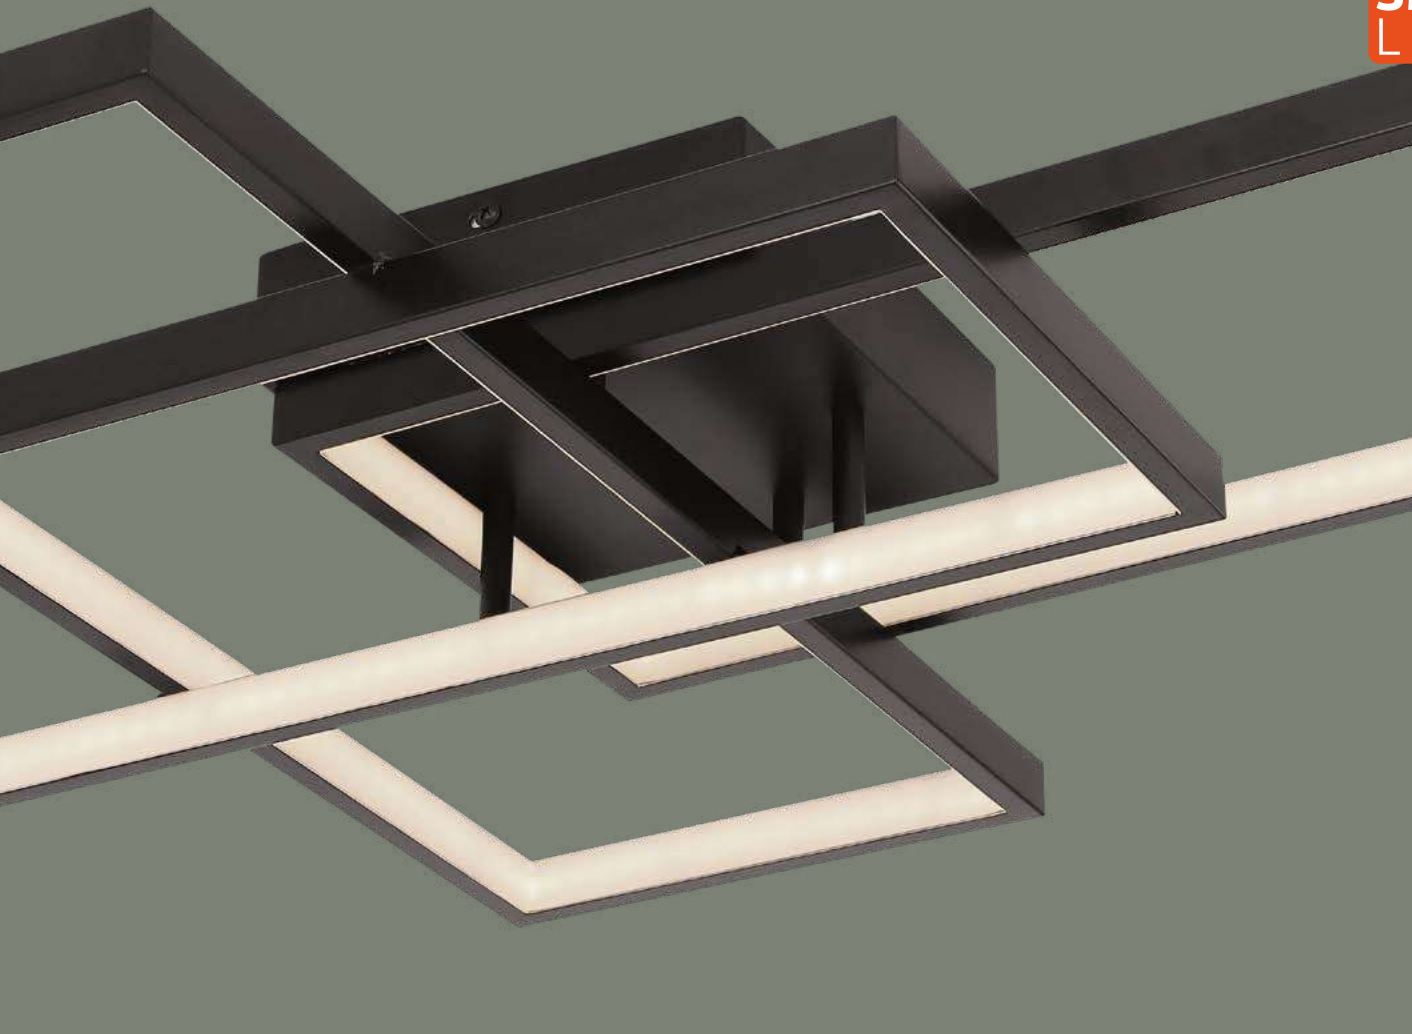

incl. Kelvin range 3000-6000K dimmable night light memory function

APP control
Easy Smartphone and Voice Control

compatible with Alexa

compatible with Google Assistant

Gabriel

1	67227-40BSH	incl. LED 40W	A	200-4000lm	150-1200lm	3000-6000K	VPE: 4	↔ 75cm x 50cm	↕ 10cm	metal black, aluminium black, plastic opal
2	67227-40WSH	incl. LED 40W	A	350-4000lm	200-2000lm	3000-6000K	VPE: 4	↔ 75cm x 50cm	↕ 10cm	metal white, aluminium white, plastic opal