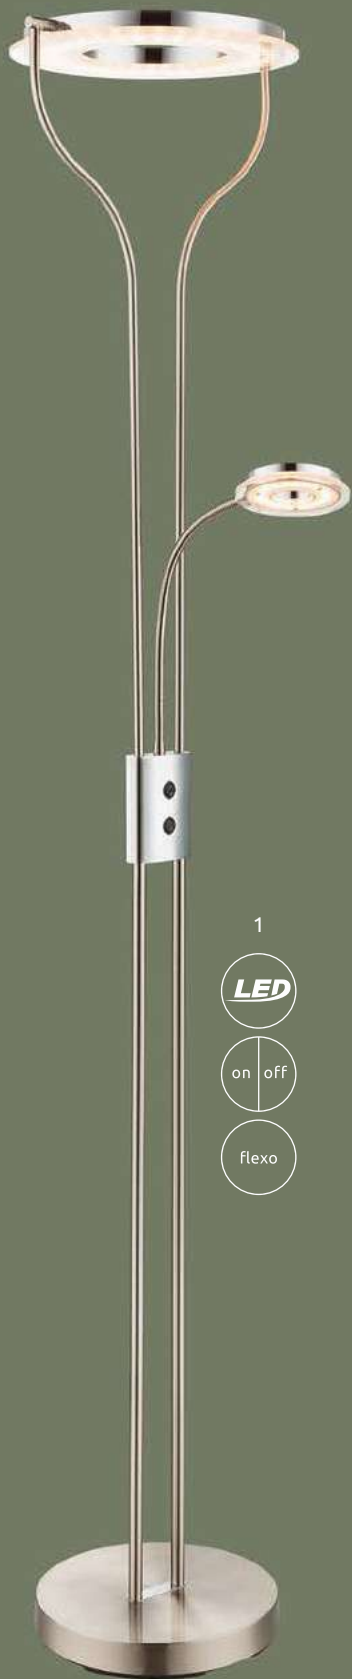

Ebro

Blade

incl. LED 10625

incl. 10625

incl. LED 10603

incl. 10603

1

2

3