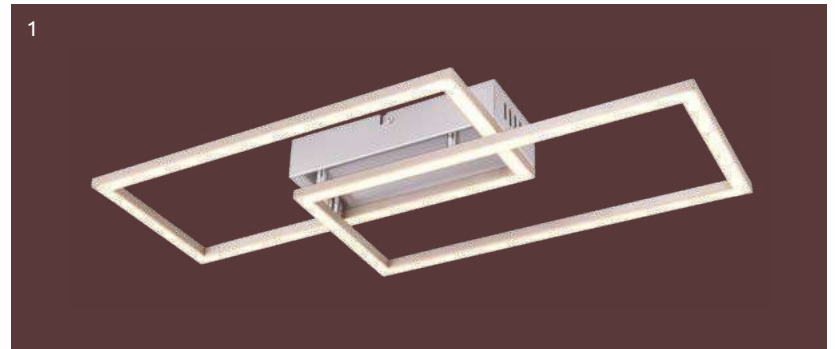

3

Munni

1	67220-20	incl. LED 20W	A	1570lm	1110lm	3000K	VPE: 4	↔ 37cm x 37cm	↕ 5,5cm
2	67220-30D	incl. LED 30W	A	2500lm	1820lm	3000K	VPE: 4	↔ 37cm x 37cm	↕ 5,7cm

aluminium, stainless steel, plastic opal, acrylic opal