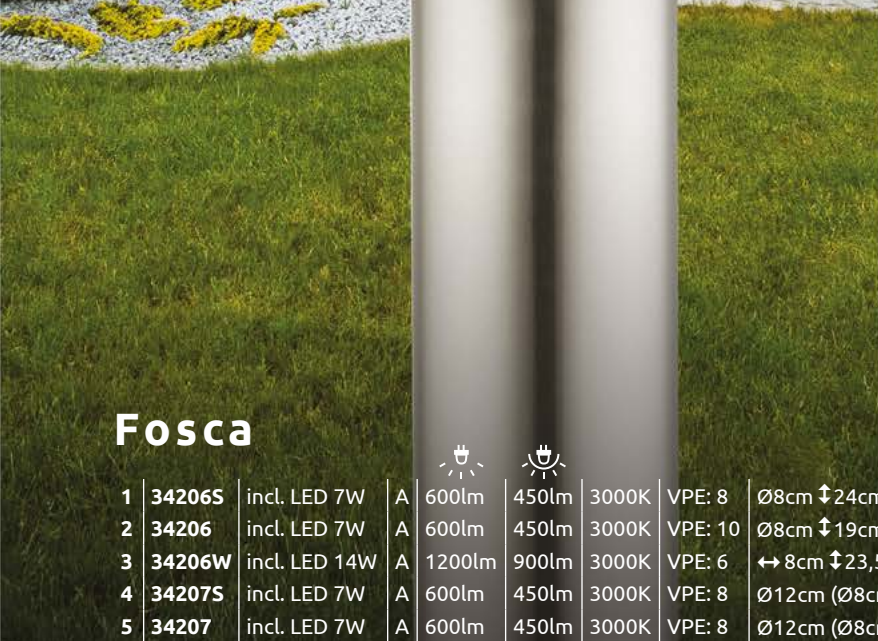

Fosca

1	34206S	incl. LED 7W	A	600lm	450lm	3000K	VPE: 8	Ø8cm	↓24cm	↳16cm
2	34206	incl. LED 7W	A	600lm	450lm	3000K	VPE: 10	Ø8cm	↓19cm	↳12cm
3	34206W	incl. LED 14W	A	1200lm	900lm	3000K	VPE: 6	↔8cm	↓23,5cm	↳14cm
4	34207S	incl. LED 7W	A	600lm	450lm	3000K	VPE: 8	Ø12cm (Ø8cm)	↓50cm	
5	34207	incl. LED 7W	A	600lm	450lm	3000K	VPE: 8	Ø12cm (Ø8cm)	↓50cm	

stainless steel, plastic

IP44