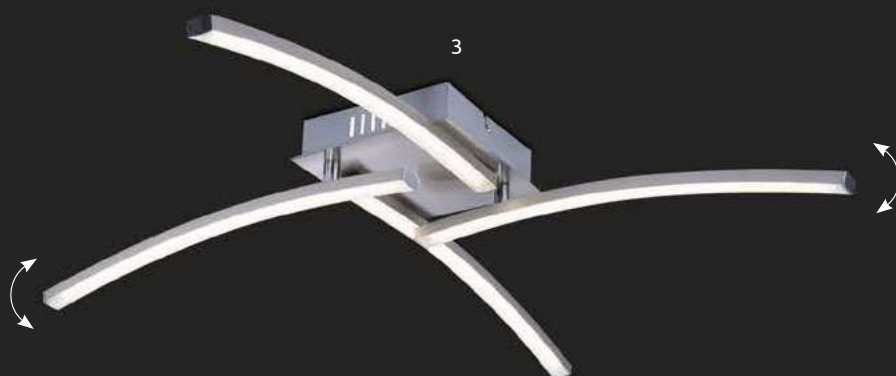

Tansy

1	67098-18	incl. LED 18W	A+	1900lm	1500lm	3000|4000|6000K	VPE: 8	∅60cm	↕ 12,5cm
2	67098-12	incl. LED 12W	A+	1200lm	1000lm	3000|4000|6000K	VPE: 8	↔ 59cm × 12cm	↕ 10,5cm
3	67098-24	incl. LED 24W	A+	2600lm	1850lm	3000|4000|6000K	VPE: 8	↔ 69cm × 69cm	↕ 10,5cm

metal, aluminium. plastic, K5 crystals