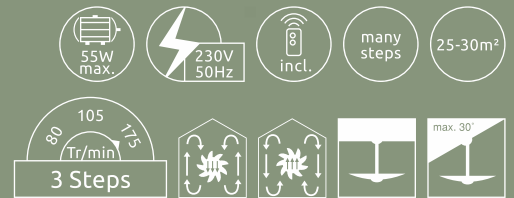

Primo

0305 | excl. 2x E14 40W | VPE: 1 | Ø132cm ▾46cm | blades: ABS silver | body: metal silver, glass opal