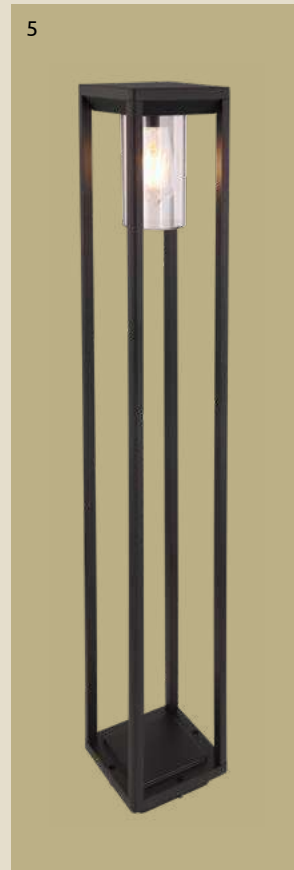

1

2

3

4

5

Candela

1	3135W	excl. 1x E27 15W	VPE: 6	↔ 15cm ↓ 27cm ↗ 16,5cm
2	3135S1	excl. 1x E27 15W	VPE: 6	↔ 15cm x 15cm ↓ 35cm
3	3135S2	excl. 1x E27 15W	VPE: 6	↔ 15cm x 15cm ↓ 50cm
4	3135S3	excl. 1x E27 15W	VPE: 4	↔ 15cm x 15cm ↓ 80cm
5	3135S4	excl. 1x E27 15W	VPE: 4	↔ 15cm x 15cm ↓ 100cm

aluminium die cast, black matt, plastic clear