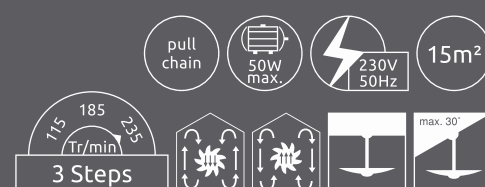

Ugo

0307W | excl. 1x E27 60W | VPE: 1 | Ø76cm ▾28cm | blades: MDF white, graphite | body: nickel matt, glass opal

Champion

0309CSW | excl. 1x E27 60W | VPE: 1 | Ø106,5cm ▾41,5cm | blades: MDF black, MDF white | body: chrome, brass, glass opal