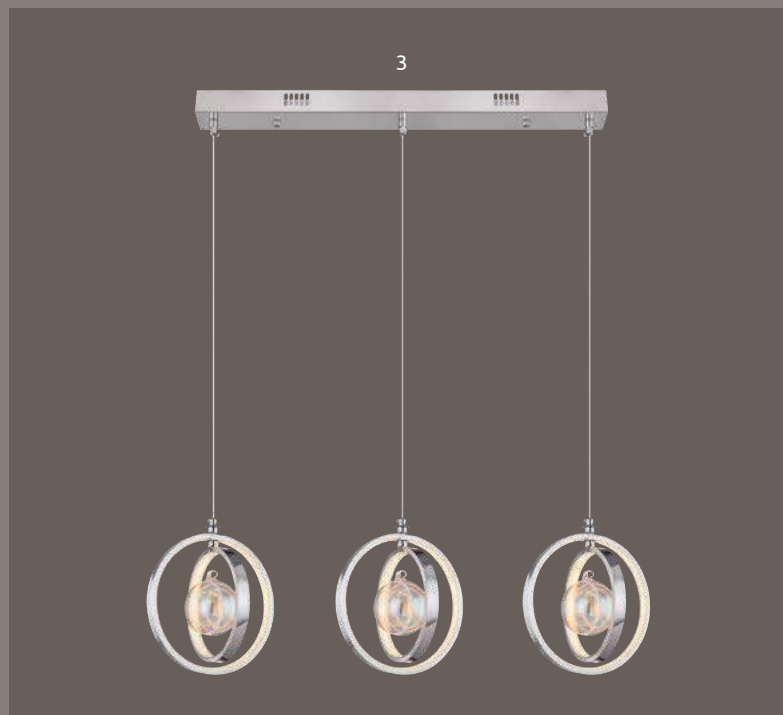

metal black, gold, brass antique

4

5

6

450

Kizzy

1	15606-20	incl. LED 20W	A	1600lm	1000lm	3000K	VPE: 1	Ø20cm	↕ 120cm	
2	15606-36	incl. LED 36W	A	2880lm	1800lm	3000K	VPE: 1	Ø40cm	↕ 120cm	
3	15606-60	incl. LED 60W	A	4800lm	3000lm	3000K	VPE: 1	↔ 80cm x 20cm	↕ 120cm	