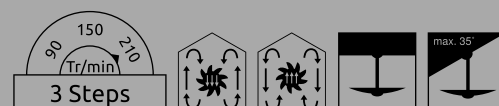

Champion

0309 | excl. 1x E27 60W | VPE: 1 | Ø107cm ▾41,5cm | blades: MDF oak, MDF oak with cane | body: brass antique, glass opal

Champion

0330 | excl. 1x E27 60W | VPE: 1 | Ø101cm ▾40,5cm | blades: MDF silver, MDF white | body: chrome, glass opal