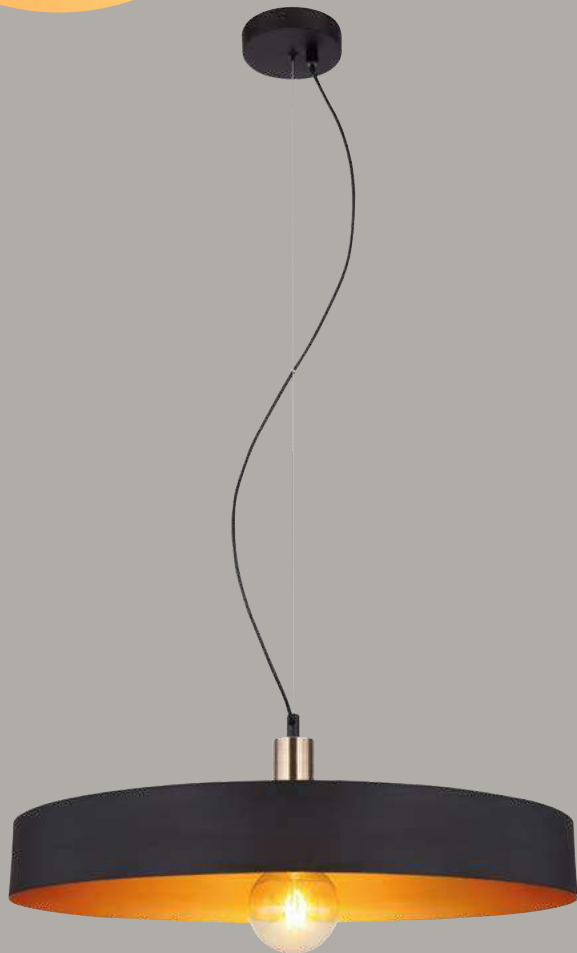

metal black, gold, brass antique

4

5

6

450

Kizzy

1	15606-20	incl. LED 20W	A	1600lm	1000lm	3000K	VPE: 1	Ø20cm	↕ 120cm	
2	15606-36	incl. LED 36W	A	2880lm	1800lm	3000K	VPE: 1	Ø40cm	↕ 120cm	
3	15606-60	incl. LED 60W	A	4800lm	3000lm	3000K	VPE: 1	↔ 80cm x 20cm	↕ 120cm	