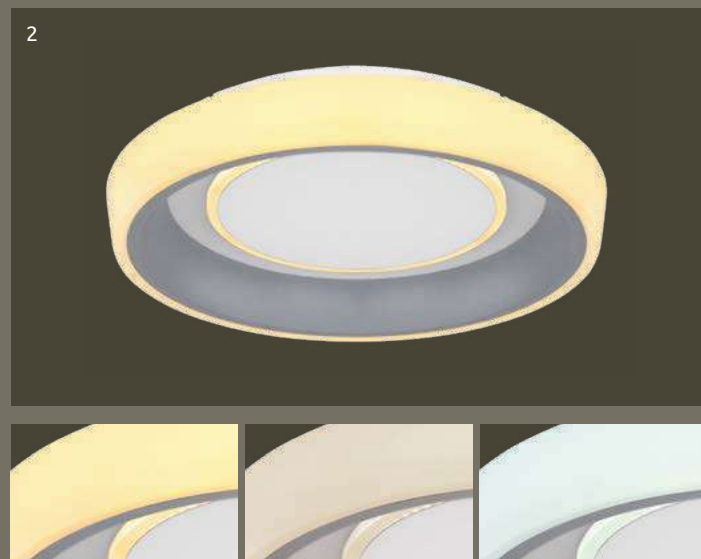

metal white, acrylic

Tarabina

									
1	48279-80	incl. LED 80W	A	650-6600lm	400-4400lm	3000-6000K	VPE: 1	Ø80cm	↕ 8cm
2	48279-48	incl. LED 48W	A	400-4100lm	250-2600lm	3000-6000K	VPE: 1	Ø50cm	↕ 7cm

metal white, acrylic opal