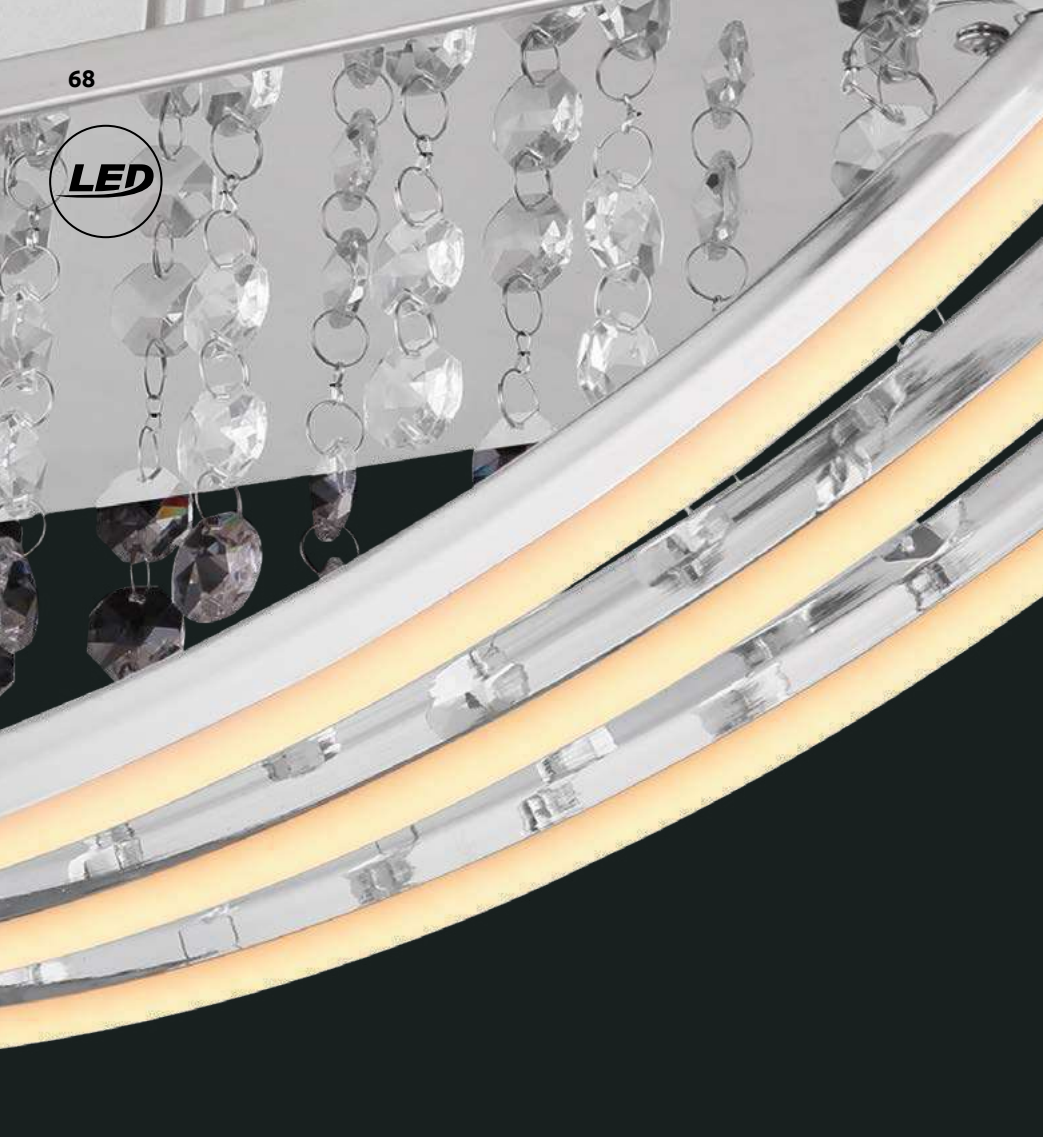

Gert

1	67104-15	incl. LED 15W incl. RGB LED 7,8W	A	105-1050lm	75-750lm	3000K	VPE: 1	Ø35cm ▾18cm
2	67104-23	incl. LED 23W incl. RGB LED 12W	A	161-1610lm	115-1150lm	3000K	VPE: 1	Ø45cm ▾23,5cm
3	67104-32	incl. LED 32W incl. RGB LED 15W	A	252-2520lm	160-1600lm	3000K	VPE: 1	Ø55cm ▾28,5cm
4	67104-20	incl. LED 20W incl. RGB LED 8W	A	140-1400lm	100-1000lm	3000K	VPE: 1	↔ 70cm x 18cm ▾15cm
5	67104-26	incl. LED 26W incl. RGB LED 9W	A	182-1820lm	130-1300lm	3000K	VPE: 1	↔ 90cm x 18cm ▾16,5cm
6	67104-14	incl. LED 14W incl. RGB LED 4W	A	105-1050lm	70-700lm	3000K	VPE: 1	↔ 60cm x 6cm ▾20cm
7	67104-28	incl. LED 28W incl. RGB LED 8W	A	190-1960lm	140-1400lm	3000K	VPE: 1	↔ 110cm x 10cm ▾20cm

chrome, acrylic opal, K5 crystals clear