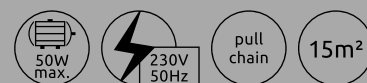

Champion

0309 | excl. 1x E27 60W | VPE: 1 | Ø107cm ▾41,5cm | blades: MDF oak, MDF oak with cane | body: brass antique, glass opal

Champion

0330 | excl. 1x E27 60W | VPE: 1 | Ø101cm ▾40,5cm | blades: MDF silver, MDF white | body: chrome, glass opal