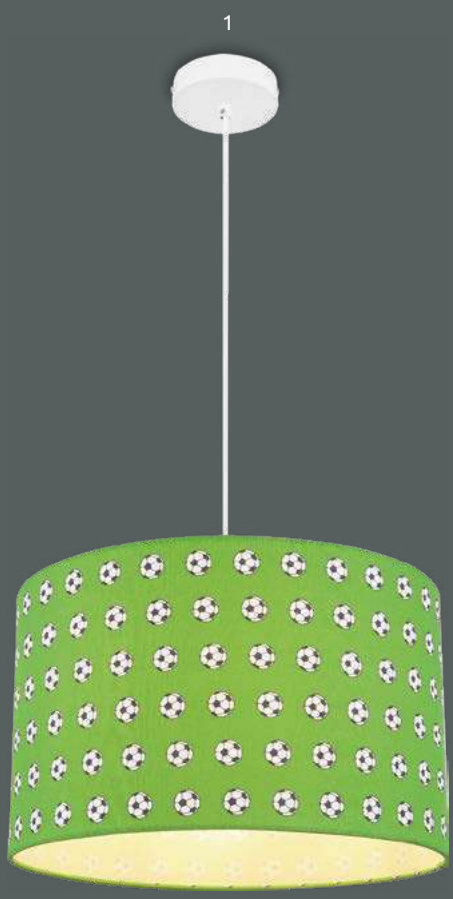

Lemmi

1	54009H	excl. 1x E27 40W				
2	54009D1	incl. LED 18W	A+	1800lm	820lm	3000K
3	54009D2	excl. 1x E27 ILLU 40W				
4	54009T	excl. 1x E14 LED 15W				
5	54009D	excl. 1x E27 40W				

VPE: 2	Ø35cm	↕120cm	metal white, textile green white
VPE: 5	Ø36cm	↕10cm	metal white, acrylic white black
VPE: 10	Ø25cm	↕8cm	metal white, glass white black
VPE: 12	Ø13cm	↕31cm	metal white, textile green white
VPE: 4	Ø30cm	↕25,5cm	metal white, textile green white