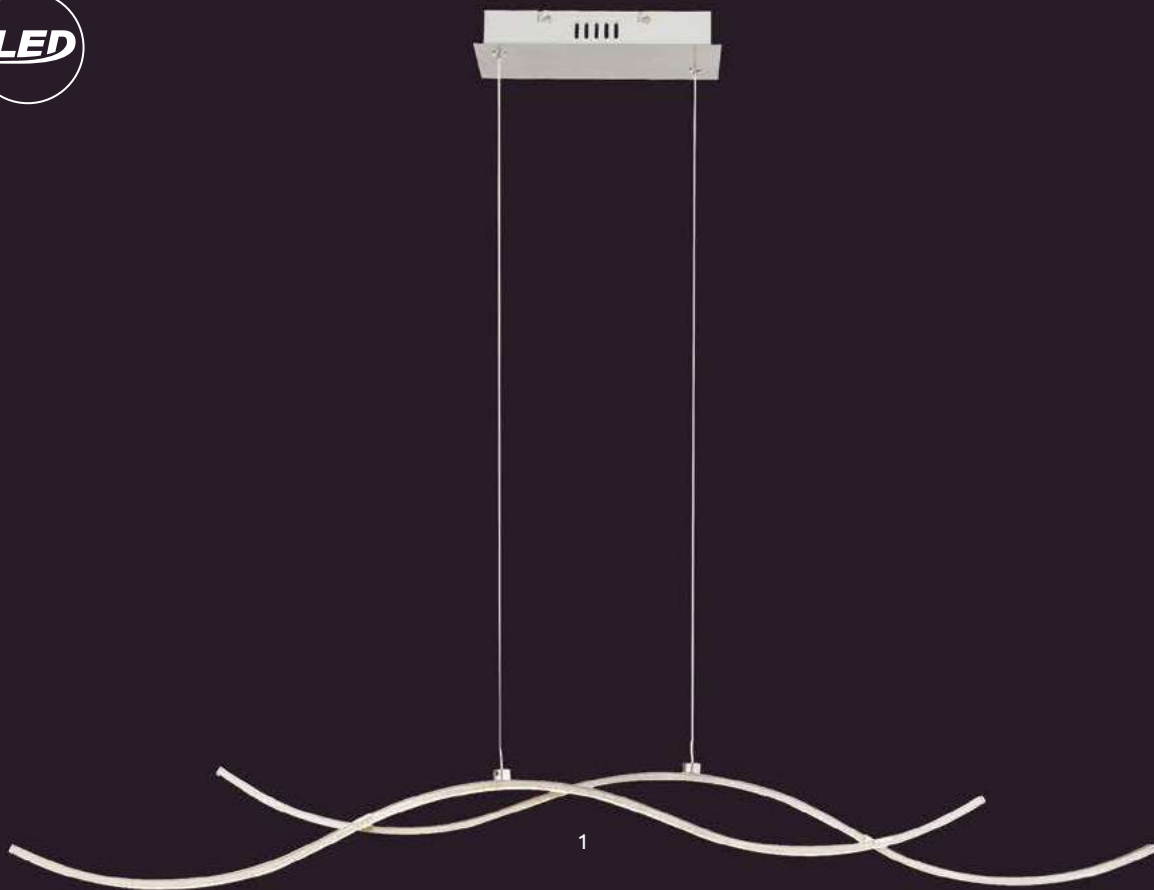

Jorne

1	67004-30H	incl. LED 30W	A	2550lm	2100lm	3000K	VPE: 6 ↔108cm x 9cm ↴120cm
2	67004-24S	incl. LED 24W	A	2040lm	1680lm	3000K	VPE: 6 Ø23cm ↕150cm
3	67004-12	incl. LED 12W	A	1300lm	1000lm	3000K	VPE: 6 Ø51cm ↴8cm
4	67004-15	incl. LED 15W	A	1350lm	1050lm	3000K	VPE: 4 ↔47,5cm x 47,5cm ↴8cm

nickel matt, K5 crystals, plastic, crystal effect