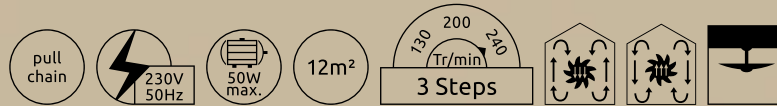

Ugo

0307WE | excl. 1x E27 60W | VPE: 1 | Ø76cm ▾28cm | blades: MDF wenge, grey | body: nickel matt, glass opal