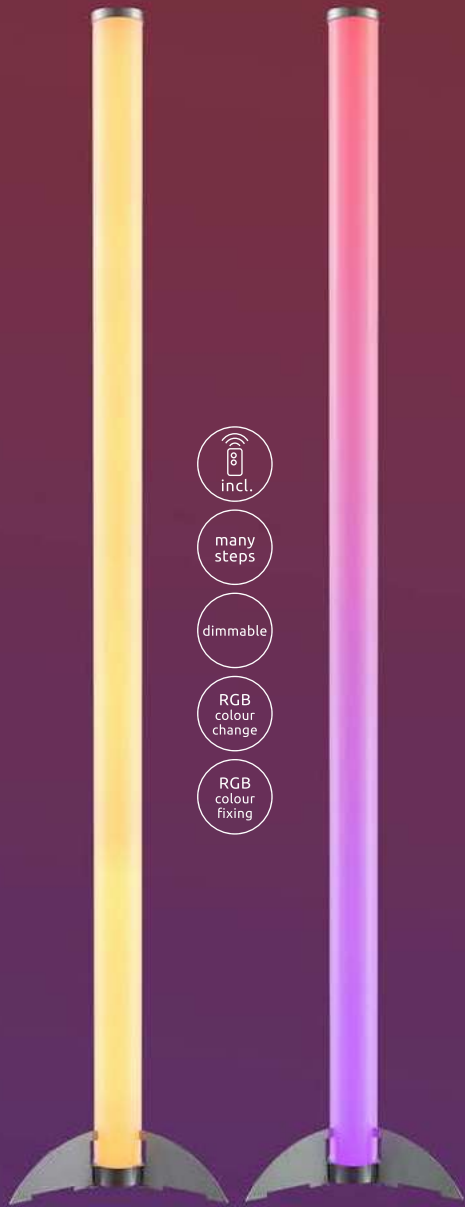

Rocky

- incl.
- many steps
- dimmable
- RGB colour change
- RGB colour fixing

1