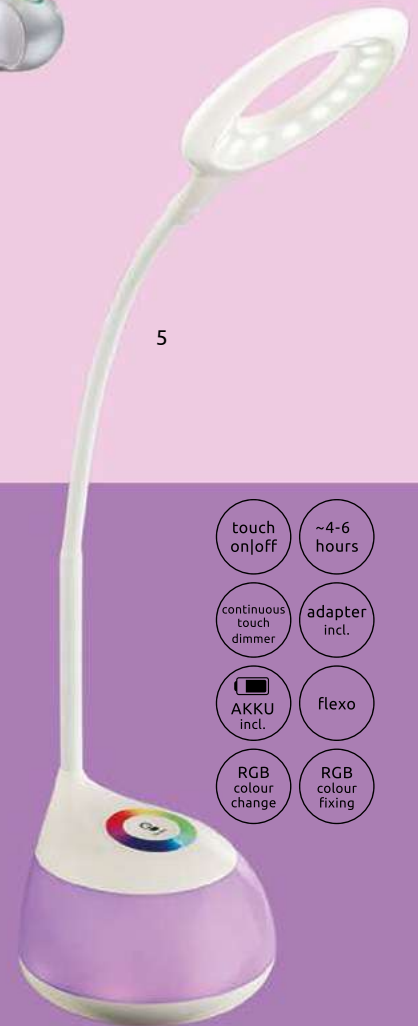

- RGB colour change
- RGB colour fixing

- touch dimmer
- flexo
- adapter incl.

Nele

5

- touch on/off
- ~4-6 hours
- continuous touch dimmer
- adapter incl.
- AKKU incl.
- flexo
- RGB colour change
- RGB colour fixing