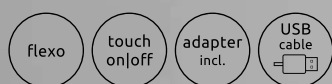

Minea I

Davos

1

2

3

1	58263	incl. LED 5W	A	400lm	280lm	5500K	VPE: 10	↔ max. 29cm ↓ max. 56cm	plastic, chrome
2	58262	incl. LED 5W	A	400lm	280lm	5500K	VPE: 10	↔ max. 29cm ↓ max. 56cm	plastic, chrome
3	58209W	incl. LED 7W	A	340lm	250lm	4000|5000|6000K	VPE: 12	↔ max. 55cm x 15,5cm ↓ max. 56,5cm	plastic