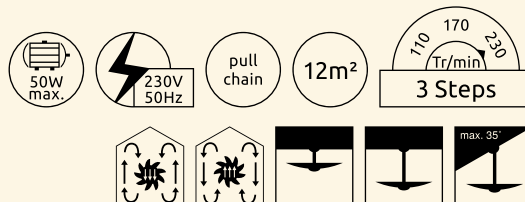

Marva

0332 | excl. 1x E27 60W | VPE: 1 | Ø76cm ▾41cm | blades: MDF white, MDF graphite | body: nickel matt, glass opal