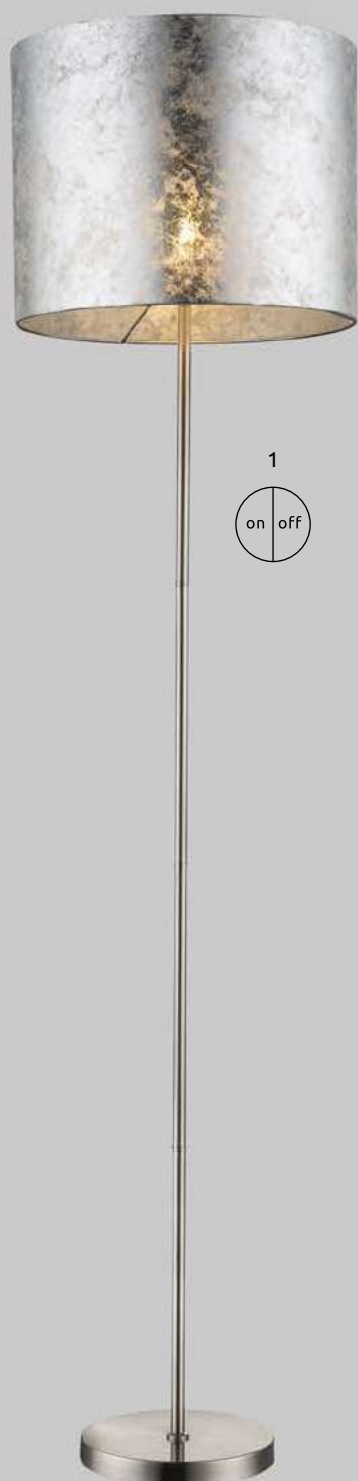

1

2

3

4

5

Amy I

1	15188H2	excl. 3x E27 60W	VPE: 1	↔ 65cm x 25cm ▾ 140cm	nickel matt, textile silver leaf, plastic
2	15188D	excl. 3x E14 40W	VPE: 1	Ø40cm ▾ 17,5cm	nickel matt, textile silver leaf, plastic, acrylic
3	15188DL	excl. 3x E27 40W Speaker 5W	VPE: 1	Ø40cm ▾ 17,5cm	nickel matt, textile silver leaf, plastic, acrylic
4	15188H1	excl. 3x E27 60W	VPE: 1	Ø53cm ▾ 140cm	nickel matt, textile silver leaf, plastic, acrylic
5	15188H	excl. 1x E27 60W	VPE: 1	Ø40cm ▾ 140cm	nickel matt, textile silver leaf, plastic, acrylic