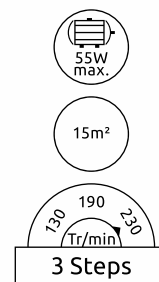

03359 | incl. LED 22W | A+ | 2400lm | 1540lm | 2700|4000K | VPE: 1 | Ø132cm | 33,5cm | blades: ABS white | body: nickel matt, acrylic, glass opal

Ramona

1	03610	incl. LED 18W	A	1800lm	990lm	4000K	VPE: 1	Ø107cm	↕45cm	blades: ABS coffee dark	body: metal coffee dark, acrylic coffee dark, acrylic opal
2	03600	incl. LED 18W	A	1800lm	990lm	4000K	VPE: 1	Ø115cm	↕45cm	blades: ABS white	body: metal white, acrylic opal