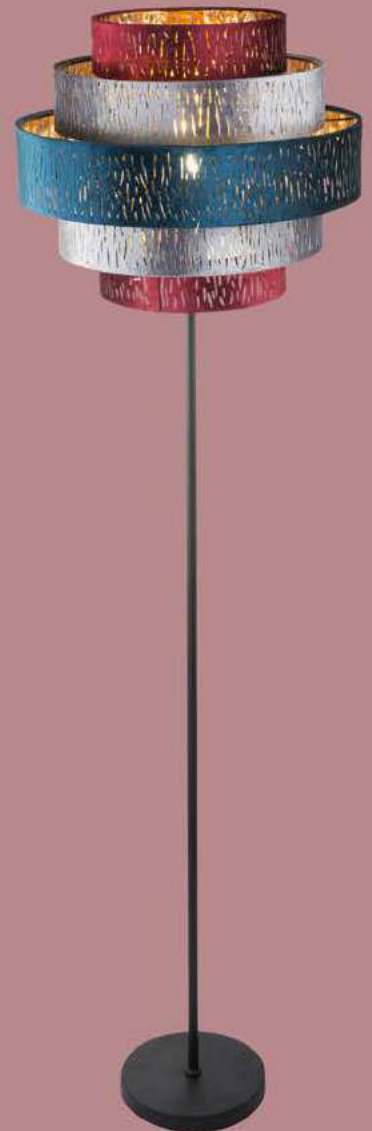

3

Ticon

1	15266-3S	excl. 3x E14 25W	VPE: 1	↔ 31cm x 22cm ↓ 150cm
2	15266S3	excl. 4x E27 60W	VPE: 1	Ø49cm ↓ 150cm
3	15266S2	excl. 1x E27 60W	VPE: 1	Ø45cm ↓ 164cm

metal black, velvet, plastic gold