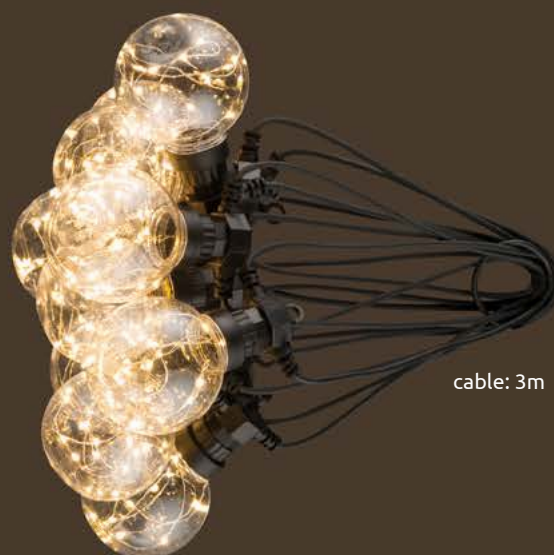

cable: 1,5m

Nirvana

3400 | incl. 10x E27 25W | E | 2x green 160lm | 3x red 160lm | 3x yellow 160lm | 2x blue 160lm | VPE: 4 | ↔ max. 620cm | plastic

Almaga

34090N | incl. 10x LED 0,42W | A | 10x 22,5lm | 10x 22lm | 2700K | VPE: 6 | ↔ max. 750cm | plastic