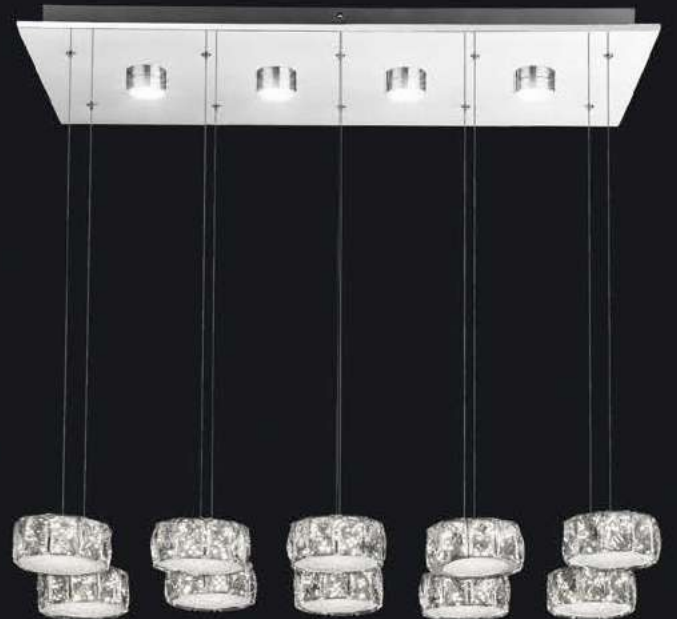

chrome, K5 crystals, acrylic crystals, acrylic

6

5

7

1 × Ø30cm
1 × Ø50cm
1 × Ø70cm

many
steps

incl.

dimmable