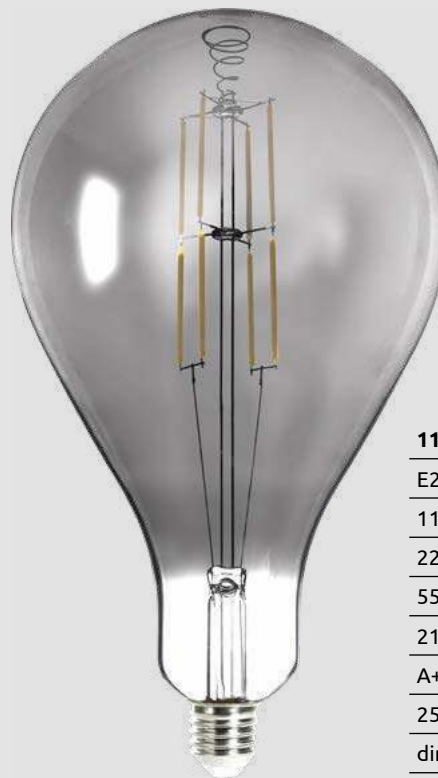

11530S

E27 globe glass smoke

11W = 90W

220-240V /50-60 Hz

550lm

2100K

A+

25.000h

---

dimmable

4x1 box

Ø16cm ↓28cm