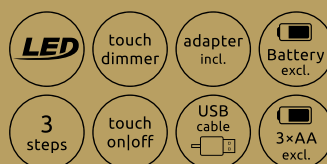

Mesch

1

Bonea

2

LUMEN / LED

10% = 30lm

40% = 120lm

100% = 300lm