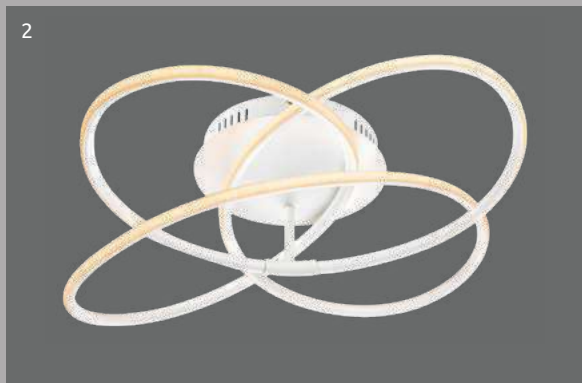

1

LUMEN / LED

2

Zumma

1	67842-60	incl. LED 60W	A	6000lm	3800lm	4000K	VPE: 4	Ø55cm	↓120cm
2	67842-36	incl. LED 36W	A+	3600lm	2700lm	4000K	VPE: 4	↔80,5cm x 18cm	↓12,5cm

metal white, acrylic opal white

Panda

1	67201S-30	incl. LED 30W	A	2450lm	1370lm	3000K	VPE: 2	Ø60cm ↓12,7cm	metal black matt, aluminium black matt, plastic opal
2	67201W-30	incl. LED 30W	A	2450lm	1370lm	3000K	VPE: 2	Ø60cm ↓12,7cm	metal white matt, aluminium white matt, plastic opal
3	67201S-60	incl. LED 60W	A	580-5760lm	400-3330lm	3000-6000K	VPE: 2	Ø80cm ↓13,5cm	metal black matt, aluminium black matt, plastic opal
4	67201W-60	incl. LED 60W	A	580-5760lm	400-3330lm	3000-6000K	VPE: 2	Ø80cm ↓13,5cm	metal white matt, aluminium white matt, plastic opal
5	67201SH-30	incl. LED 30W	A	2450lm	1370lm	3000K	VPE: 2	Ø60cm ↓120cm	metal black matt, aluminium black matt, plastic opal
6	67201WH-30	incl. LED 30W	A	2450lm	1370lm	3000K	VPE: 2	Ø60cm ↓120cm	metal white matt, aluminium white matt, plastic opal