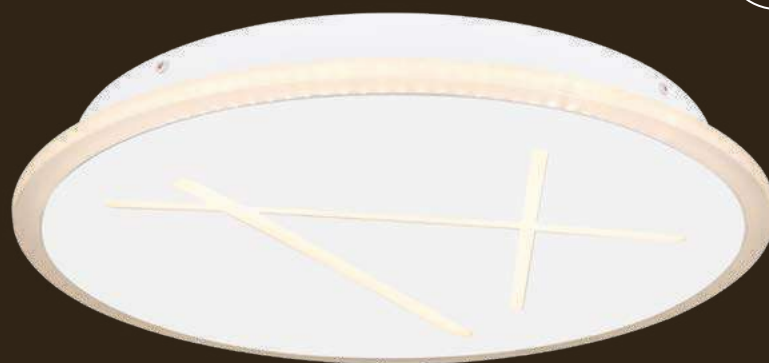

Henna

48415-40

incl. LED 37W

A+

3700lm

2600lm

4000K

VPE: 4

Ø47cm ▾ 6cm

metal white, acrylic