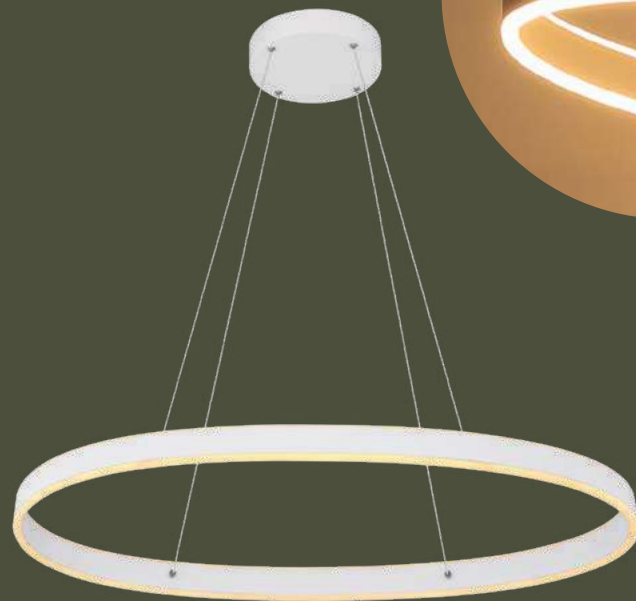

1

LUMEN / LED

2

Zumma

1	67842-60	incl. LED 60W	A	6000lm	3800lm	4000K	VPE: 4	Ø55cm	↓120cm
2	67842-36	incl. LED 36W	A+	3600lm	2700lm	4000K	VPE: 4	↔80,5cm x 18cm	↓12,5cm

metal white, acrylic opal white

Panda

1	67201S-30	incl. LED 30W	A	2450lm	1370lm	3000K	VPE: 2	Ø60cm ↓12,7cm	metal black matt, aluminium black matt, plastic opal
2	67201W-30	incl. LED 30W	A	2450lm	1370lm	3000K	VPE: 2	Ø60cm ↓12,7cm	metal white matt, aluminium white matt, plastic opal
3	67201S-60	incl. LED 60W	A	580-5760lm	400-3330lm	3000-6000K	VPE: 2	Ø80cm ↓13,5cm	metal black matt, aluminium black matt, plastic opal
4	67201W-60	incl. LED 60W	A	580-5760lm	400-3330lm	3000-6000K	VPE: 2	Ø80cm ↓13,5cm	metal white matt, aluminium white matt, plastic opal
5	67201SH-30	incl. LED 30W	A	2450lm	1370lm	3000K	VPE: 2	Ø60cm ↓120cm	metal black matt, aluminium black matt, plastic opal
6	67201WH-30	incl. LED 30W	A	2450lm	1370lm	3000K	VPE: 2	Ø60cm ↓120cm	metal white matt, aluminium white matt, plastic opal