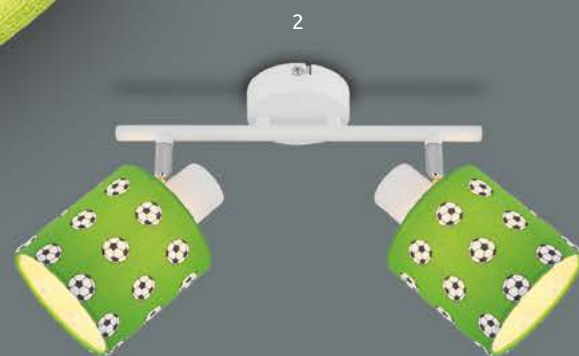

metal white,
glass white

40614

excl. 1x E27 ILLU 60W

VPE: 10

Ø30cm ▾ 10cm

metal white,
glass white

Moonstar

Lemmi