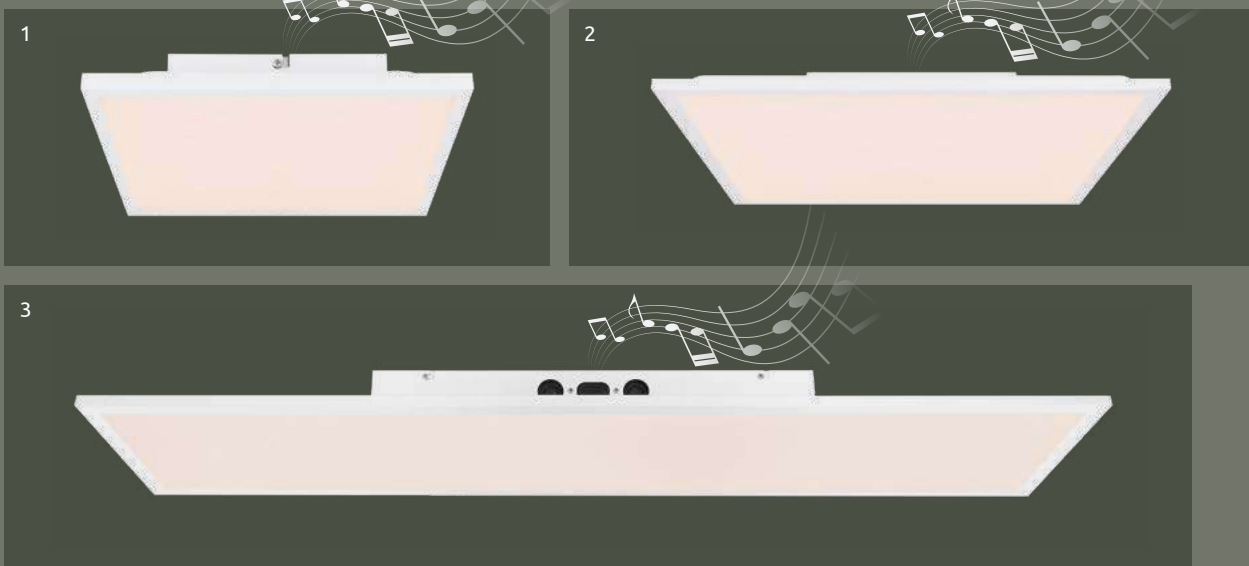

Doro

1	41608D2L	incl. LED 24W speaker: 5W	A	180-2100lm	120-1500lm	3000-6000K 3000|4000|6000K	VPE: 4	↔ 45cm x 45cm ▾ 8,5cm
2	41608D3L	incl. LED 36W speaker: 5W	A	280-3200lm	200-2250lm	3000-6000K 3000|4000|6000K	VPE: 4	↔ 60cm x 60cm ▾ 8,5cm
3	41608D5L	incl. LED 36W speaker: 5W	A	280-3200lm	200-2250lm	3000-6000K 3000|4000|6000K	VPE: 4	↔ 120cm x 30cm ▾ 8,5cm

metal white, aluminium white, plastic opal