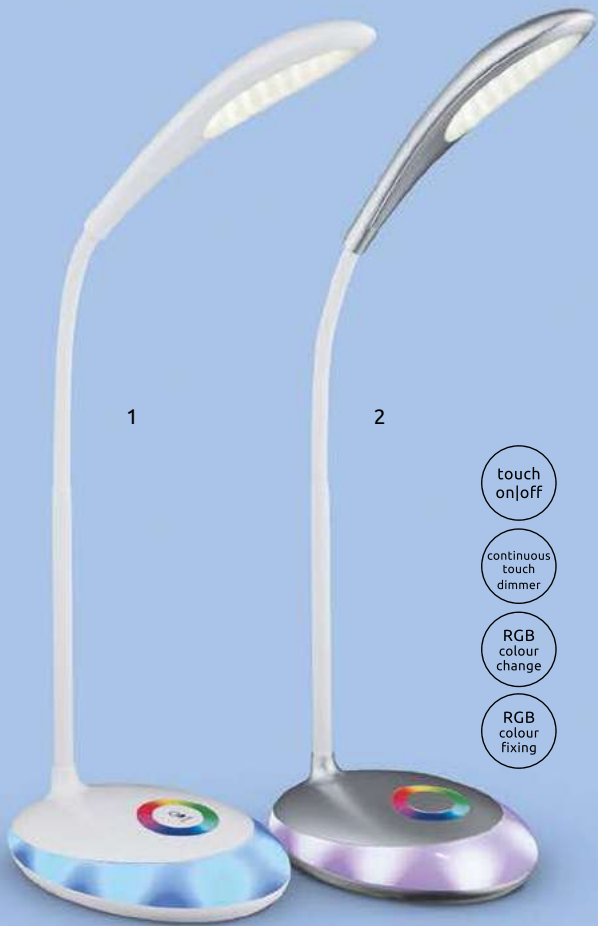

Minea

1

2

- touch on/off
- continuous touch dimmer
- RGB colour change
- RGB colour fixing

- touch on/off
- continuous touch dimmer
- AKKU incl.
- ~4-6 hours
- flexo
- adapter incl.
- USB charger