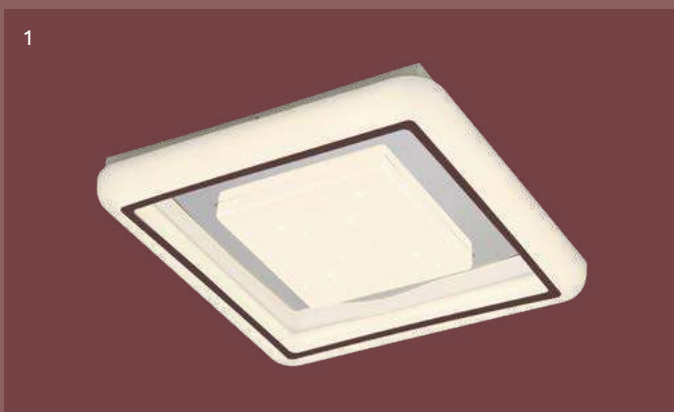

Manta

1	41294-36	incl. LED 36W	A+	3600lm	3000lm	4000K	VPE: 4	↔ 47cm x 47cm ▾ 8cm
2	41294-36R	incl. LED 36W	A+	3600lm	3000lm	4000K	VPE: 4	Ø47cm ▾ 9cm

metal white, acrylic opal, sparkle decor, chrome, metal coffee colour