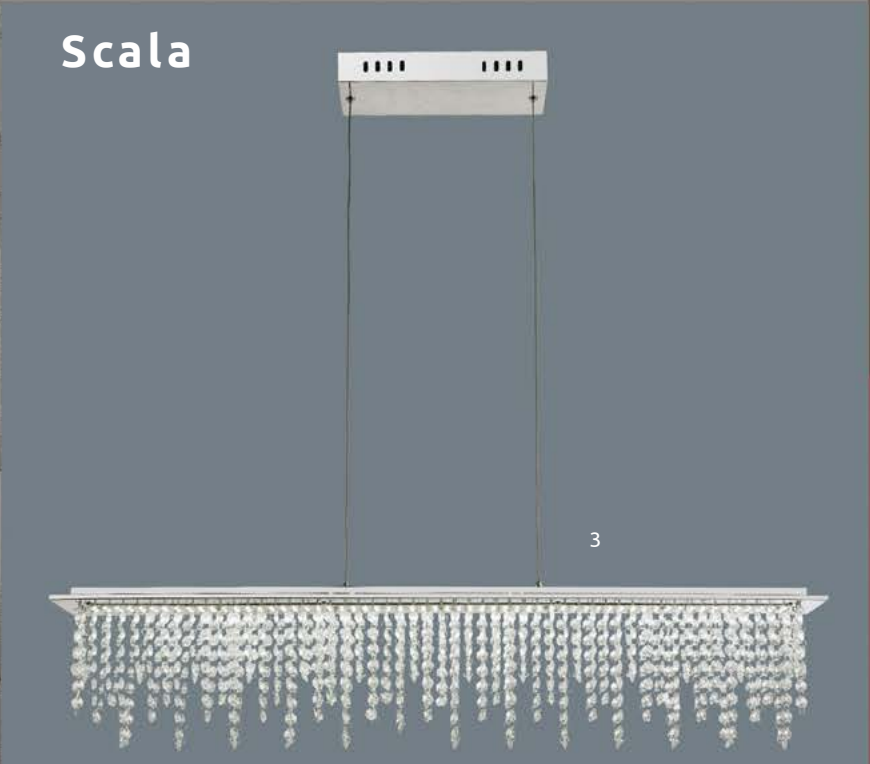

Scala

3

Ø71cm	▽150cm	metal silver brushed, K9 crystals
Ø38cm	▽150cm	chrome, acrylic crystals
↔90cm x 11cm	▽150cm	chrome, glass, mirror, K5 crystals