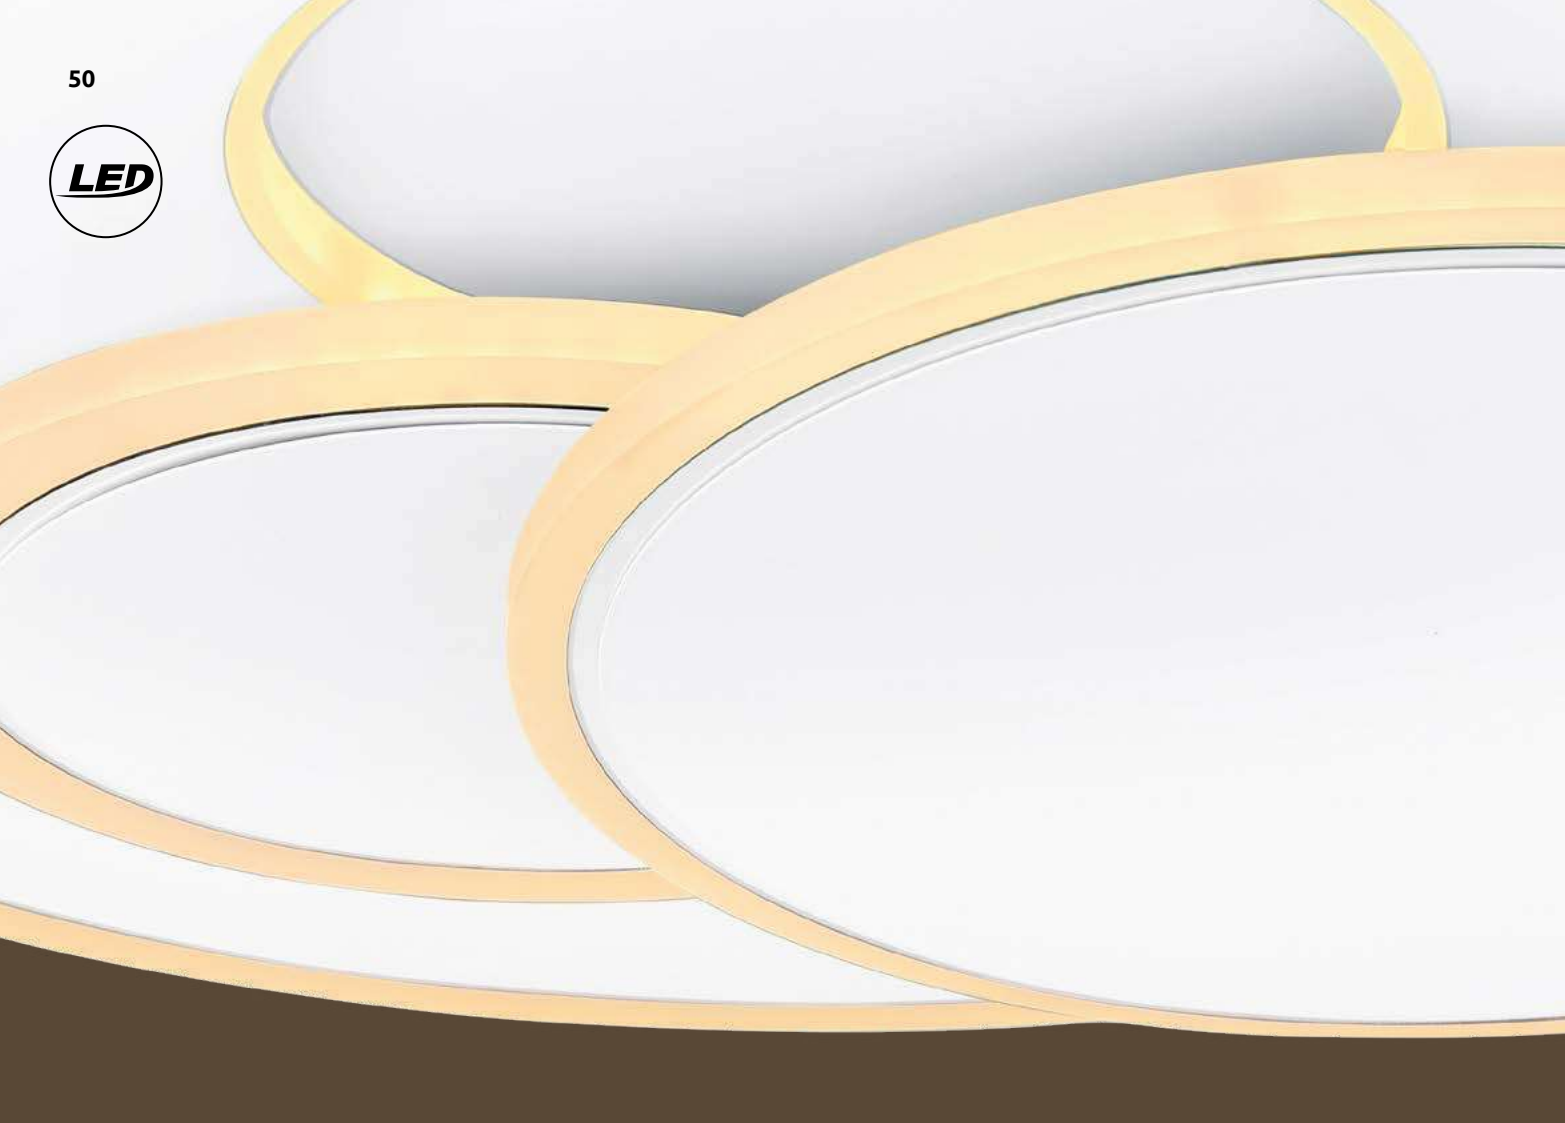

Tarabina

1	48279-80	incl. LED 80W	A	650-6600lm	400-4400lm	3000-6000K	VPE: 1	Ø80cm	↕ 8cm
2	48279-48	incl. LED 48W	A	400-4100lm	250-2600lm	3000-6000K	VPE: 1	Ø50cm	↕ 7cm

metal white, acrylic opal