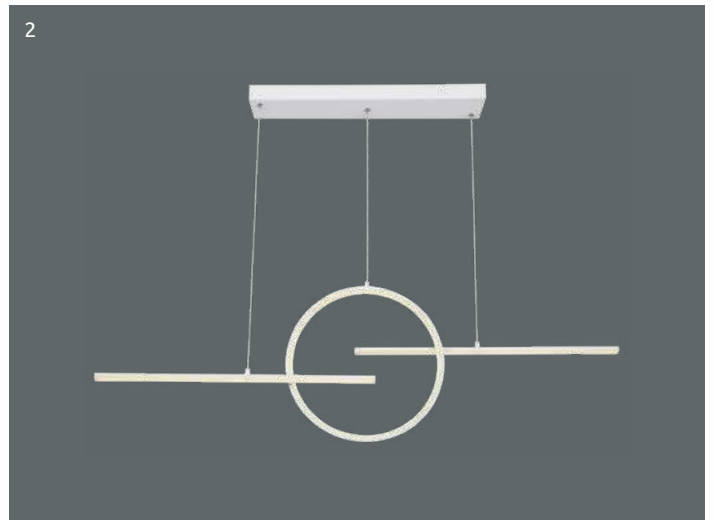

- incl.
- colour fixing
- dimmable
- many steps
- many light steps
- night light
- memory function