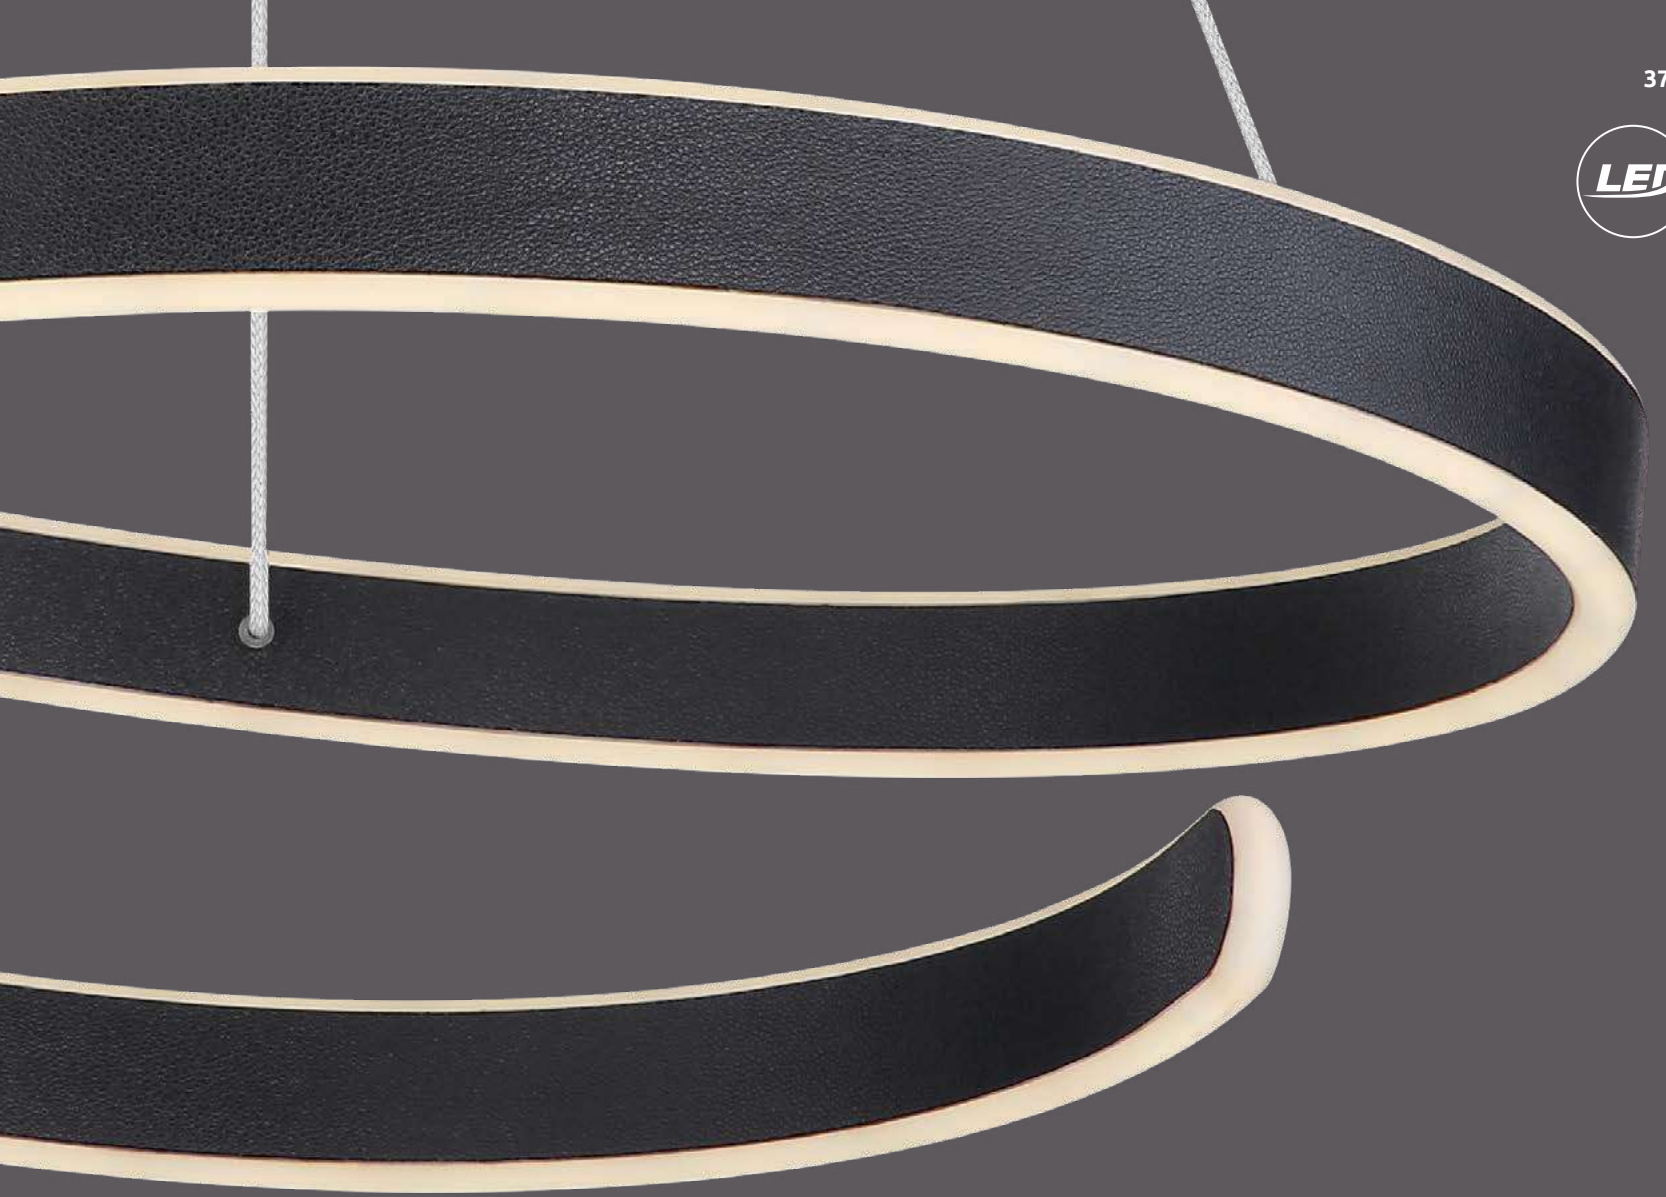

- incl.
- dimmable
- many steps
- many light steps
- night light
- timer
- memory function

- incl.
- dimmable
- many steps
- many light steps
- night light
- timer
- memory function

Victoria

1	67202-80HB	incl. LED 80W	A	500-8000lm	400-2100lm	3000-6000K 3000 4000 6000K	VPE: 4	↔ 66cm x 62cm ▾ 120cm	metal black matt, aluminium black, artificial leather black, plastic opal
2	67202-80HW	incl. LED 80W	A	500-8000lm	400-2100lm	3000-6000K 3000 4000 6000K	VPE: 4	↔ 66cm x 62cm ▾ 120cm	metal white, aluminium white, artificial leather white, plastic opal
3	67202-16B	incl. LED 16W	A	1600lm	690lm	4000K	VPE: 8	↕ 40cm ↔ 4,8cm ▸ 6cm	metal black matt, aluminium black, artificial leather black, plastic opal
4	67202-16G	incl. LED 16W	A	1600lm	690lm	4000K	VPE: 8	↕ 40cm ↔ 4,8cm ▸ 6cm	metal grey, aluminium grey, artificial leather grey, plastic opal
5	67202-16W	incl. LED 16W	A	1600lm	690lm	4000K	VPE: 8	↕ 40cm ↔ 4,8cm ▸ 6cm	metal white, aluminium white, artificial leather white, plastic opal
6	67202-40B	incl. LED 40W	A	4000lm	1070lm	4000K	VPE: 4	↔ 40cm ↕ 43cm ▸ 8,5cm	metal black matt, aluminium black, artificial leather black, plastic opal
7	67202-40W	incl. LED 40W	A	4000lm	1070lm	4000K	VPE: 4	↔ 40cm ↕ 43cm ▸ 8,5cm	metal white, aluminium white, artificial leather white, plastic opal