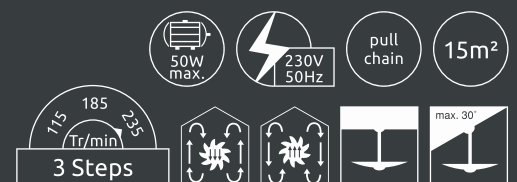

Harvey

03357 | excl. 3x GU10 50W | VPE: 1 | Ø107cm ▾42cm | blades: MDF silver leaf, MDF silver | body: metal concrete optic