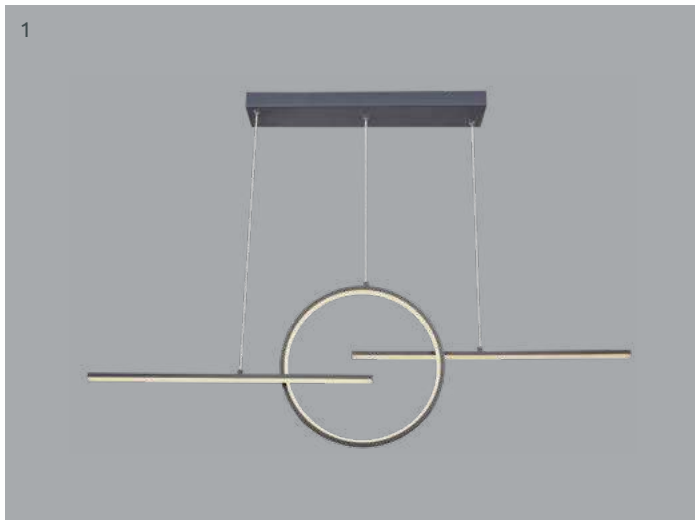

- incl.
- colour fixing
- dimmable
- many steps
- many light steps
- night light
- memory function