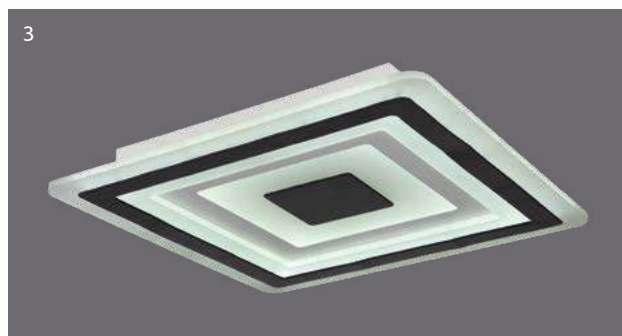

Kelvin range
3000-6500K
incl. dimmable
night light
memory function

APP
control
Easy Smartphone
and Voice Control

compatible with
Alexa
compatible with
Google Assistant

Bibiana

1	48010-24SH	incl. LED 23W incl. RGB LED 6W	A	180-1800lm	110-1100lm	3000-6500K	VPE: 5	↔ 29,5cm x 29,5cm ↓ 6cm
2	48010-36SH	incl. LED 34W incl. RGB LED 7W	A	270-2700lm	170-1700lm	3000-6500K	VPE: 5	↔ 39,5cm x 39,5cm ↓ 6cm
3	48010-50SH	incl. LED 50W incl. RGB LED 12W	A	400-4000lm	250-2500lm	3000-6500K	VPE: 5	↔ 49,5cm x 49,5cm ↓ 6cm

metal white, acrylic opal, synthetic leather black