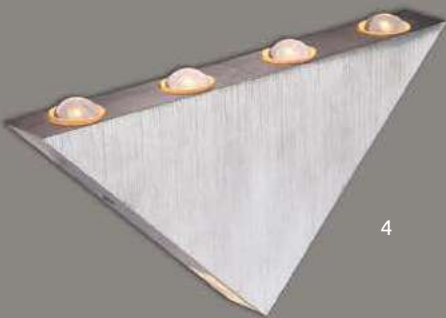

Marbella

Gordon

Picture I

4

1	41921-12	incl. LED 12W	A	960lm	700lm	4000K	VPE: 6	↔ 63cm x 9cm	↘ 4,2cm	chrome, aluminium, plastic
2	41920-6	incl. LED 6W	A	480lm	350lm	4000K	VPE: 6	↔ 37,5cm	↕ 7cm ↗ 9cm	chrome, aluminium, plastic
3	7601	incl. 3x LED 1W	A	3x 80lm	3x 80lm	3000K	VPE: 20	↔ 16,5cm	↕ 9cm ↗ 3cm	aluminium, acrylic
4	7602	incl. 5x LED 1W	A	5x 80lm	5x 80lm	3000K	VPE: 20	↔ 23,5cm	↕ 12,5cm ↗ 3cm	aluminium, acrylic
5	78302	incl. LED 6W	A	310lm	310lm	4000K	VPE: 8	↔ 53cm	↕ 16cm ↗ 18cm	chrome
6	78301	incl. LED 3W	A	220lm	220lm	4000K	VPE: 8	↔ 43cm	↕ 16cm ↗ 18cm	chrome