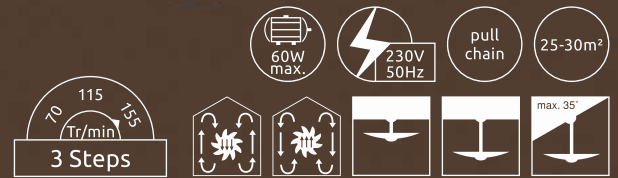

Jerry

0337 | excl. 5x E14 40W | VPE: 1 | Ø130cm ▾49,5cm | blades: MDF graphite, MDF beech | body: chrome, nickel matt, glass opal