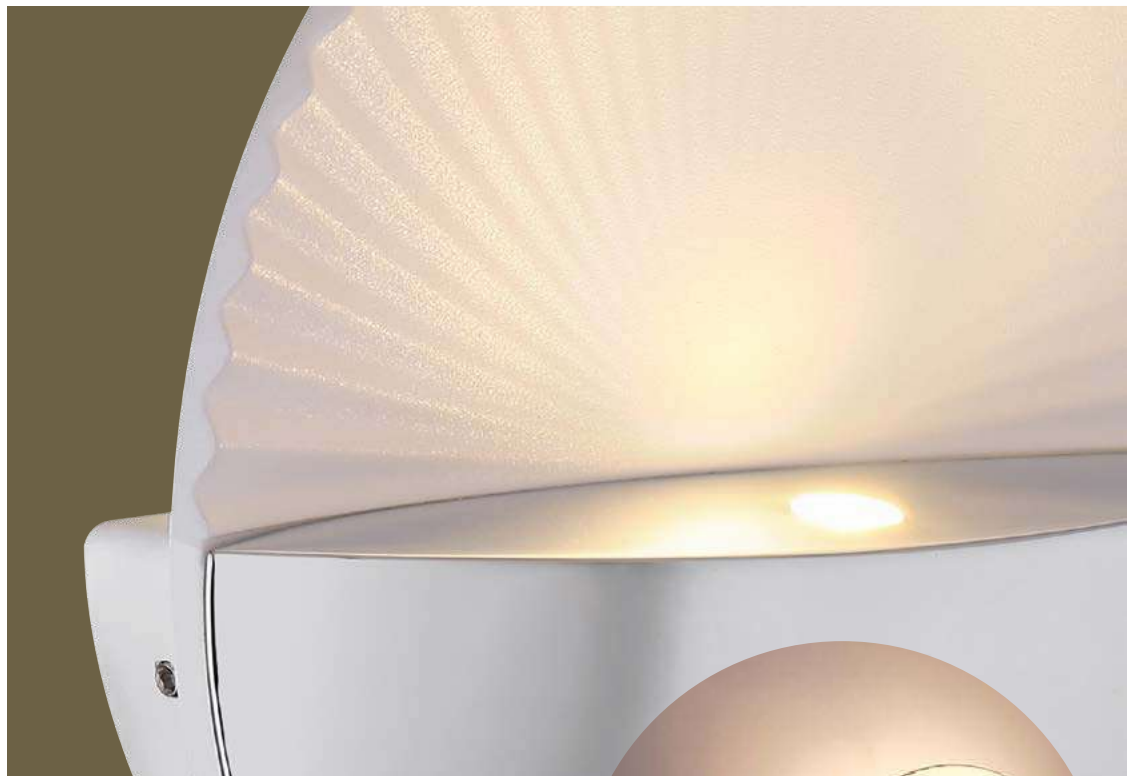

Alexandra

Lema

1	78400C	incl. LED 6W	A	600lm	230lm	3000K	VPE: 8	↔21cm ↓15cm ↳6,5cm	metal white, chrome		
2	78400G	incl. LED 6W	A	600lm	230lm	3000K	VPE: 8	↔21cm ↓15cm ↳6,5cm	metal black, gold leaf		
3	78400W	incl. LED 6W	A	600lm	230lm	3000K	VPE: 8	↔21cm ↓15cm ↳6,5cm	metal white		
4	78401G	incl. LED 6W	A	600lm	94lm	3000K	VPE: 10	∅16cm ↳5cm	metal black, gold		
5	78401C	incl. LED 6W	A	600lm	118lm	3000K	VPE: 10	∅16cm ↳5cm	metal white, chrome		