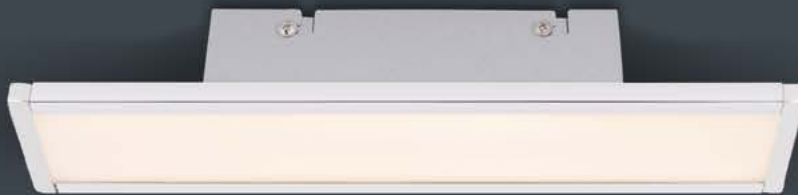

1

2

Burgos

1	41509-6	incl. LED 6W	A	550lm	200lm	4000K	VPE: 6	↔ 30,2cm x 6,5cm	↕ 4,5cm	
2	41509-12	incl. LED 12W	A	1050lm	400lm	4000K	VPE: 6	↔ 60,2cm x 6,5cm	↕ 4,5cm	

aluminium chrome, plastic opal