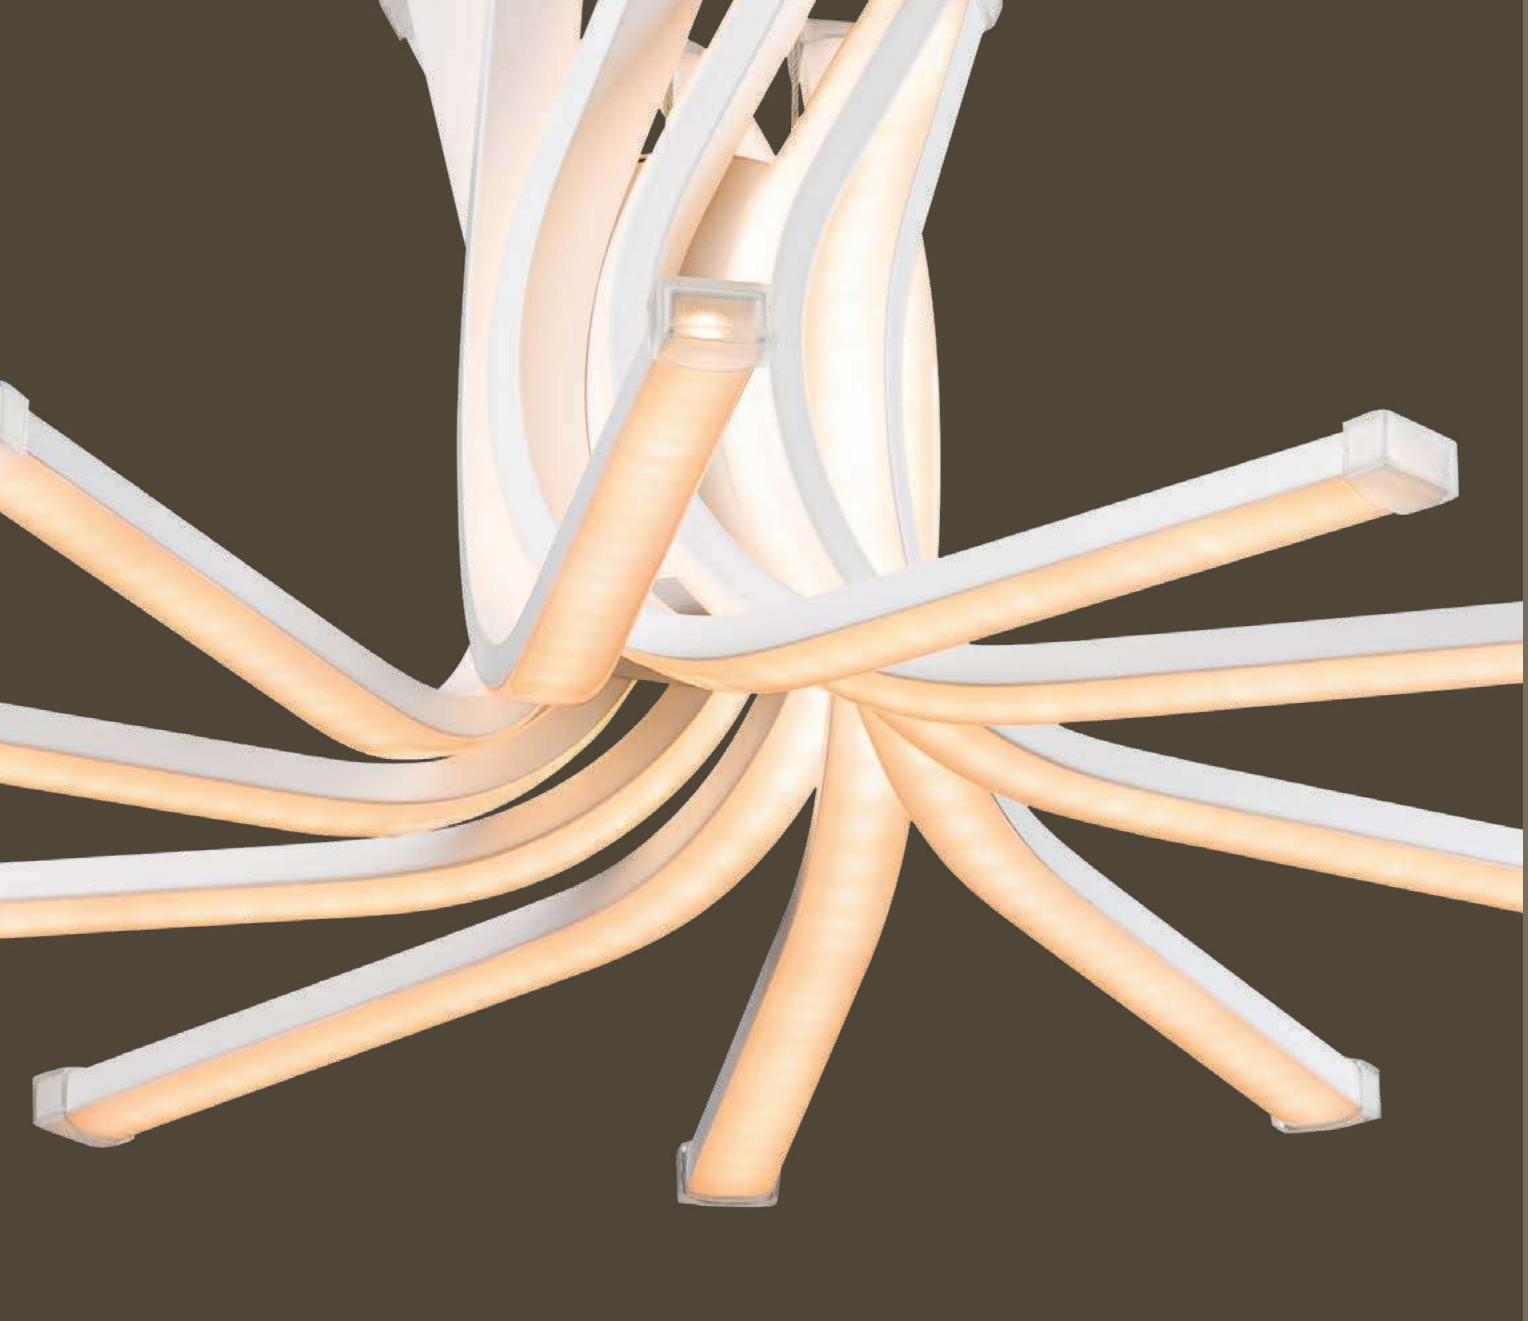

metal, aluminium. plastic, K5 crystals

Lincoln

1	67123-32	incl. LED 32W	A	2560lm	1148lm	3000K	VPE: 2	Ø49cm	↕21cm
2	67123-40H	incl. LED 40W	A	3200lm	1430lm	3000K	VPE: 2	Ø49cm	↕123cm

metal white, acrylic opal