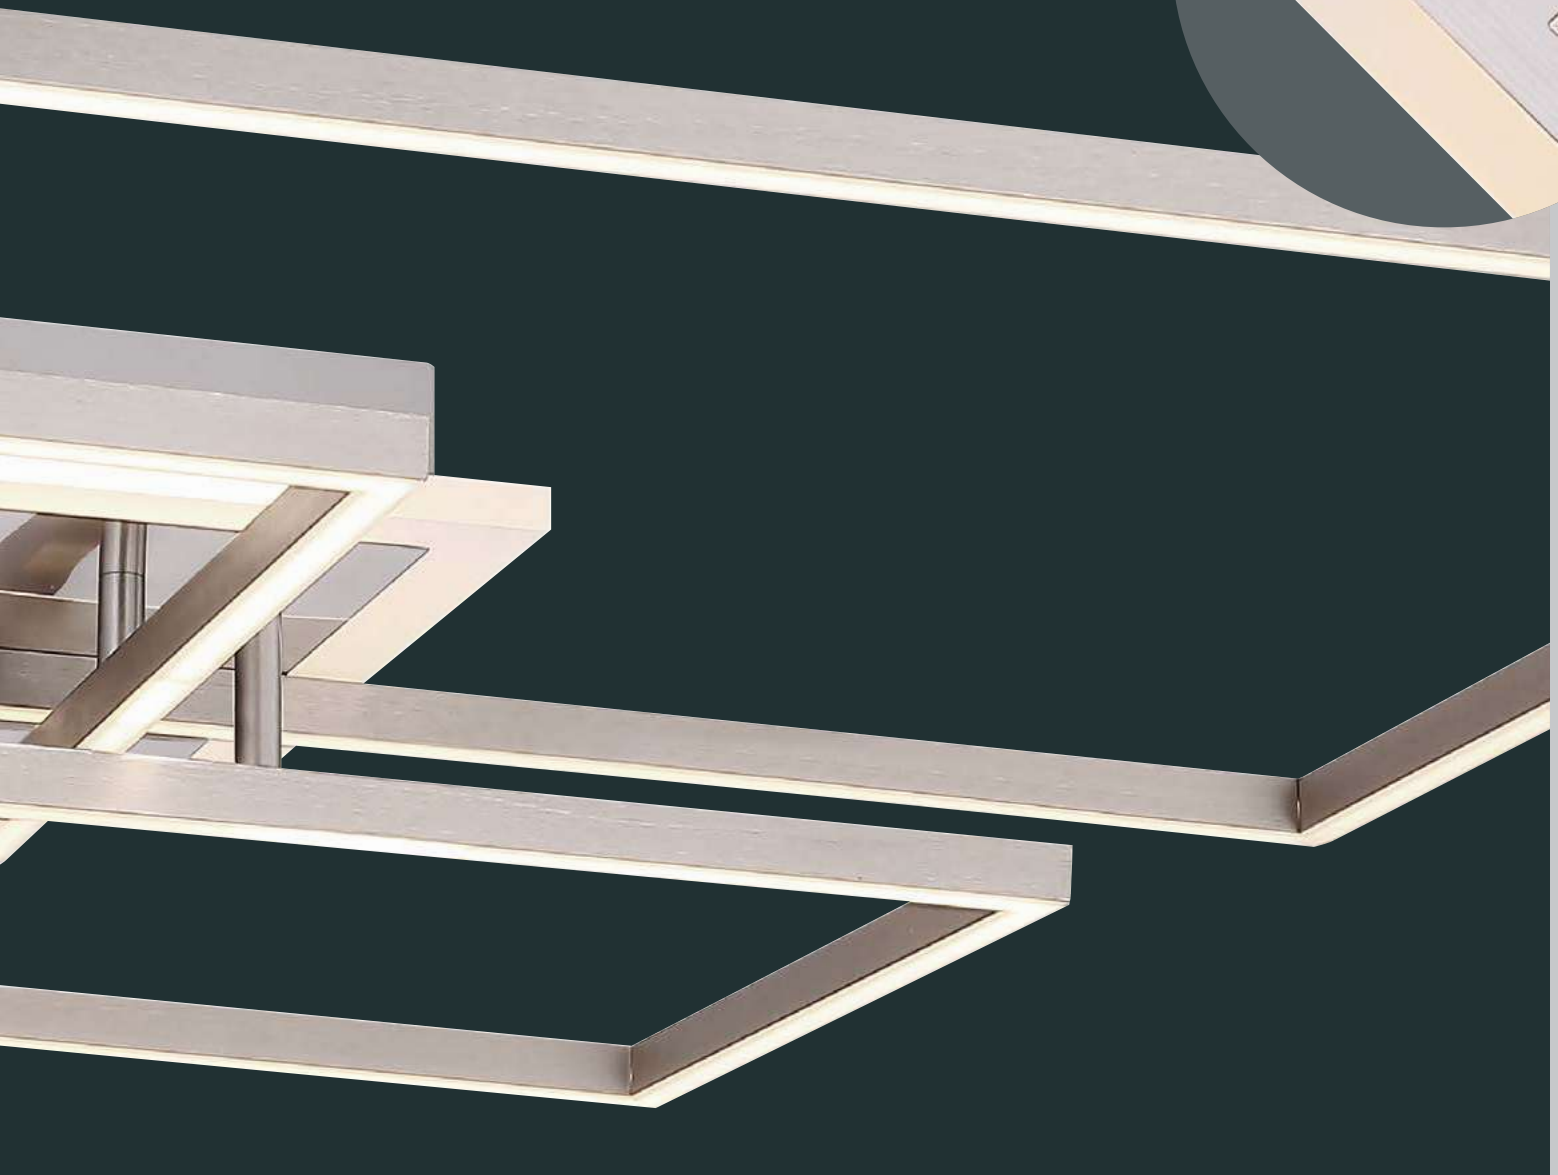

Munni

1	67220-30	incl. LED 30W	A	2300lm	1300lm	3000K	VPE: 4	↔ 46,7cm x 43,5cm	↴ 7,5cm	aluminium, nickel matt, plastic opal, acrylic opal
2	67220-40	incl. LED 40W	A	3600lm	1710-1850lm	3000|4000|6000K	VPE: 4	↔ 63,7cm x 63,6cm	↴ 9,5cm	aluminium, nickel matt, plastic opal, acrylic opal
3	67221-40	incl. LED 40W	A	3300lm	1330-1440lm	3000|4000|6000K	VPE: 4	↔ 71,5cm x 56cm	↴ 11cm	nickel matt, plastic opal, acrylic opal