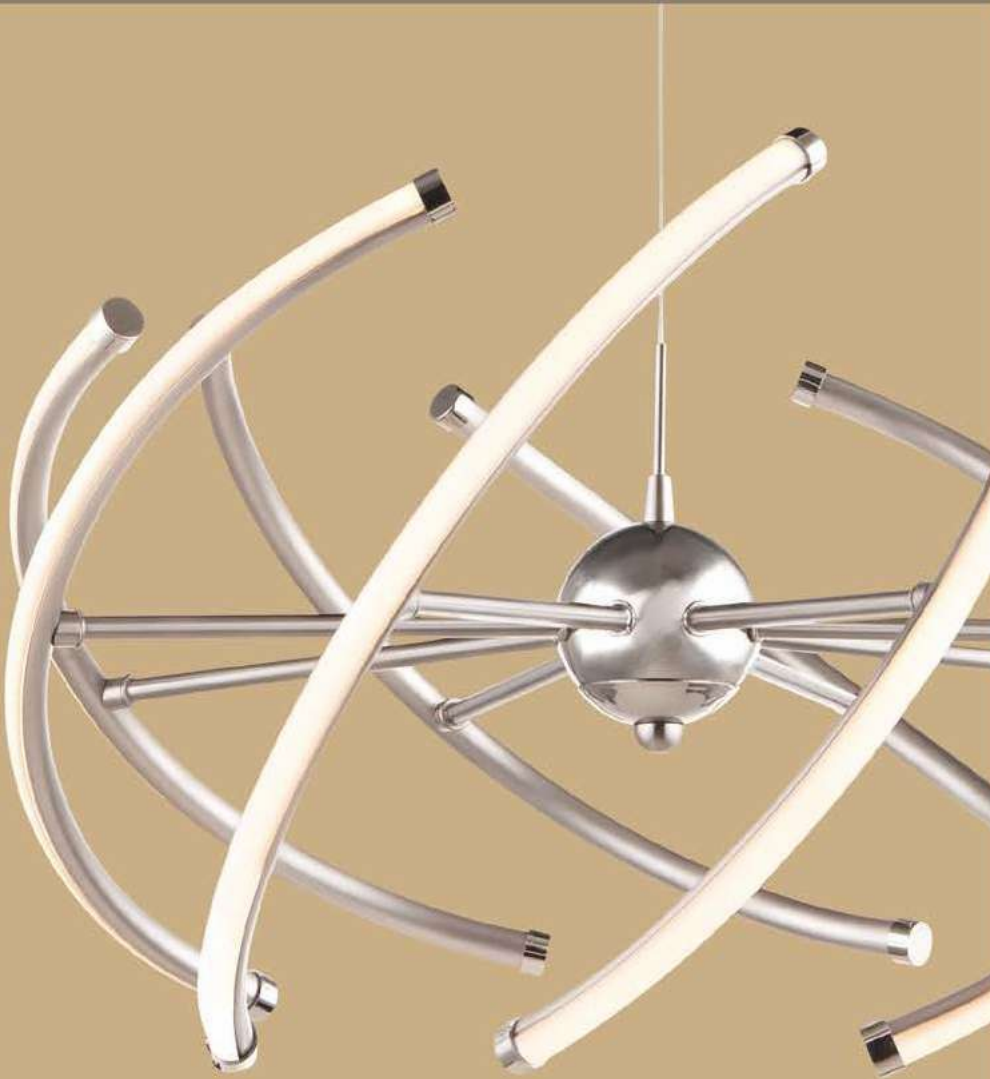

Wave

67823-30H | incl. LED 30W | A | 2550lm | 2100lm | 3000K | VPE: 1 | Ø50cm ▾120cm | nickel matt, plastic