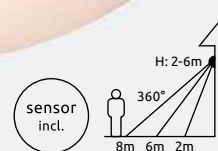

5

Kirsten

1	41673	incl. LED 18W	A	1590lm	1160lm	3000K	VPE: 5	Ø39cm ▾11cm
2	41672	incl. LED 12W	A	1140lm	820lm	3000K	VPE: 5	Ø29,5cm ▾9,5cm
3	41671	incl. LED 8W	A	800lm	560lm	3000K	VPE: 10	Ø25,5cm ▾9cm
4	41672S	incl. LED 12W	A	1180lm	930lm	3000K	VPE: 5	Ø31cm ▾10cm
5	41672RGB	incl. RGBW LED 15W	A	1280lm	950lm	lm at 3000K	VPE: 5	Ø30cm ▾10cm

metal white, acrylic