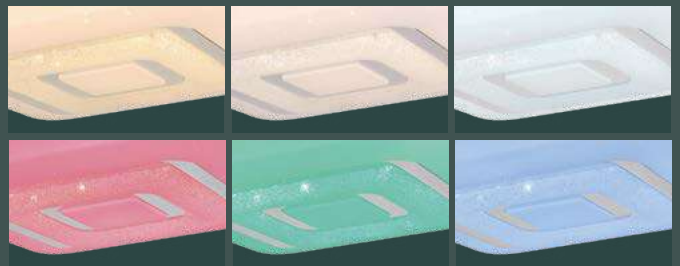

- 44 display
- incl.
- many steps
- many light steps
- RGB colour fixing
- RGB colour change
- night light
- dimmable
- memory function
- colour fixing

Berti

48407-24RGB | incl. LED 24W | incl. RGB LED 4W | A | 230-2200lm | 160-1600lm | 3000-6400K | VPE: 44 | $\leftrightarrow$ 43cm x 43cm ∇ 8cm | Display: $\leftrightarrow$ 108cm x 116cm $\downarrow$ 110cm | metal white, acrylic opal, chrome, plastic crystals, sparkle decor