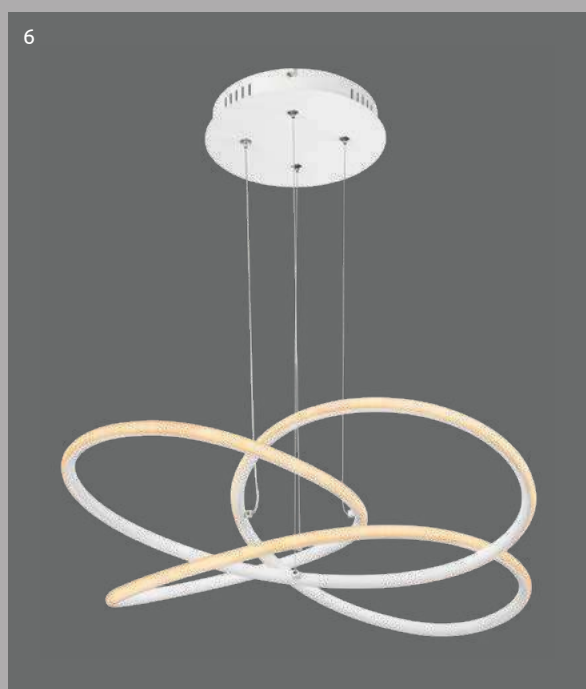

1

LUMEN / LED

2

Zumma

1	67842-60	incl. LED 60W	A	6000lm	3800lm	4000K	VPE: 4	Ø55cm	↓120cm
2	67842-36	incl. LED 36W	A+	3600lm	2700lm	4000K	VPE: 4	↔80,5cm x 18cm	↓12,5cm

metal white, acrylic opal white

Panda

1	67201S-30	incl. LED 30W	A	2450lm	1370lm	3000K	VPE: 2	Ø60cm ↓12,7cm	metal black matt, aluminium black matt, plastic opal
2	67201W-30	incl. LED 30W	A	2450lm	1370lm	3000K	VPE: 2	Ø60cm ↓12,7cm	metal white matt, aluminium white matt, plastic opal
3	67201S-60	incl. LED 60W	A	580-5760lm	400-3330lm	3000-6000K	VPE: 2	Ø80cm ↓13,5cm	metal black matt, aluminium black matt, plastic opal
4	67201W-60	incl. LED 60W	A	580-5760lm	400-3330lm	3000-6000K	VPE: 2	Ø80cm ↓13,5cm	metal white matt, aluminium white matt, plastic opal
5	67201SH-30	incl. LED 30W	A	2450lm	1370lm	3000K	VPE: 2	Ø60cm ↓120cm	metal black matt, aluminium black matt, plastic opal
6	67201WH-30	incl. LED 30W	A	2450lm	1370lm	3000K	VPE: 2	Ø60cm ↓120cm	metal white matt, aluminium white matt, plastic opal