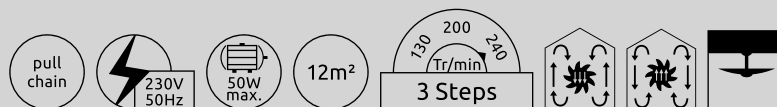

Ugo

0307W | excl. 1x E27 60W | VPE: 1 | Ø76cm ▾28cm | blades: MDF white, graphite | body: nickel matt, glass opal

Champion

0309CSW | excl. 1x E27 60W | VPE: 1 | Ø106,5cm ▾41,5cm | blades: MDF black, MDF white | body: chrome, brass, glass opal