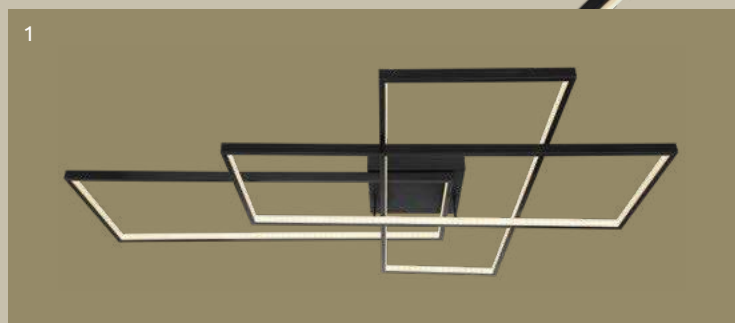

- incl.
- colour fixing
- dimmable
- 3 light steps
- many steps
- many light steps
- night light
- memory function

Gabriel

1	67227-100B	incl. LED 100W	A	150-10000lm	70-2100lm	3000-6000K 3000|4000|6000K	VPE: 1	↔ 117cm x 80cm ↓ 11cm	metal black, aluminium black, plastic opal
2	67227-100W	incl. LED 100W	A	200-10000lm	140-3800lm	3000-6000K 3000|4000|6000K	VPE: 1	↔ 117cm x 80cm ↓ 11cm	metal white, aluminium white, plastic opal