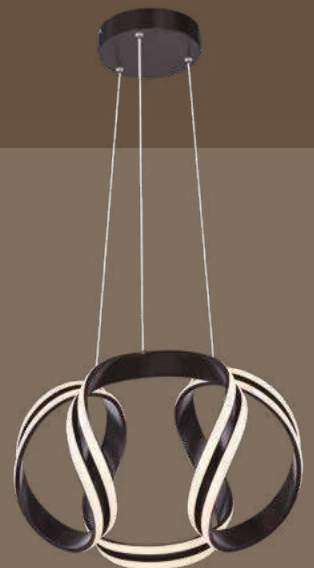

4

Pruna

1	67119D	incl. LED 60W	A	500-6000lm	300-3400lm	3000-6000K 3000|4500|6000K	VPE: 1	Ø50cm ▾37cm	metal white, plastic opal
2	67119DS	incl. LED 60W	A	450-6000lm	250-3200lm	3000-6000K 3000|4500|6000K	VPE: 1	Ø50cm ▾37cm	metal black, plastic opal
3	67119H	incl. LED 60W	A	500-6000lm	300-3400lm	3000-6000K 3000|4500|6000K	VPE: 1	Ø50cm ▾150cm	metal white, plastic opal
4	67119HS	incl. LED 60W	A	450-6000lm	250-3200lm	3000-6000K 3000|4500|6000K	VPE: 1	Ø50cm ▾150cm	metal black, plastic opal