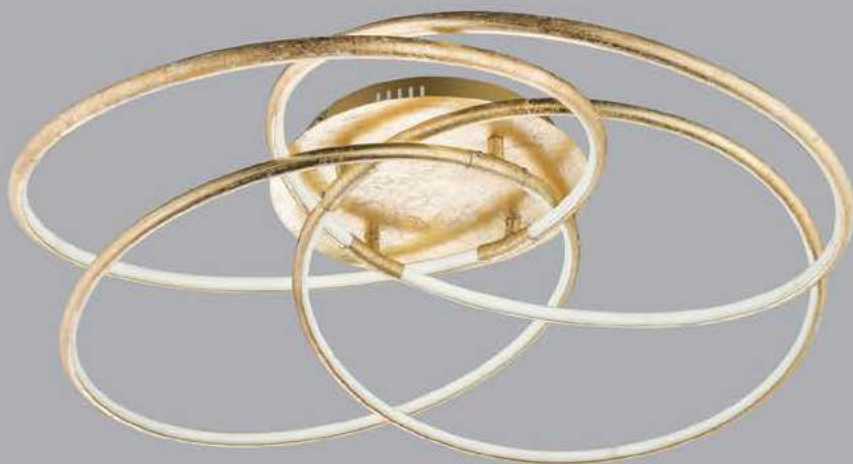

↔ 86cm x 22cm
 ↓ max. 30cm

nickel matt, plastic

Barna

1	67828-60G	incl. LED 60W	A	310-5100lm	300-4200lm	3000-6000K	VPE: 1	Ø85cm	↕21cm	metal gold leaf, plastic
2	67828-30G	incl. LED 30W	A	2550lm	2100lm	3000K	VPE: 4	Ø50cm	↕14cm	metal gold leaf, plastic
3	67828-30S	incl. LED 30W	A	2550lm	2100lm	3000K	VPE: 4	Ø50cm	↕14cm	metal silver leaf, plastic