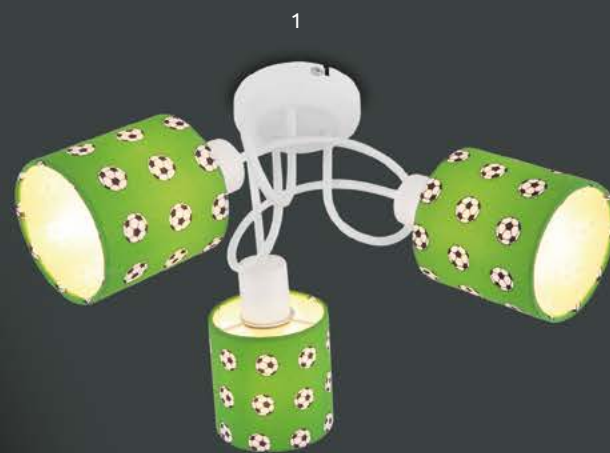

metal white,
glass white

40614

excl. 1x E27 ILLU 60W

VPE: 10

Ø30cm ▾ 10cm

metal white,
glass white

Moonstar

Lemmi