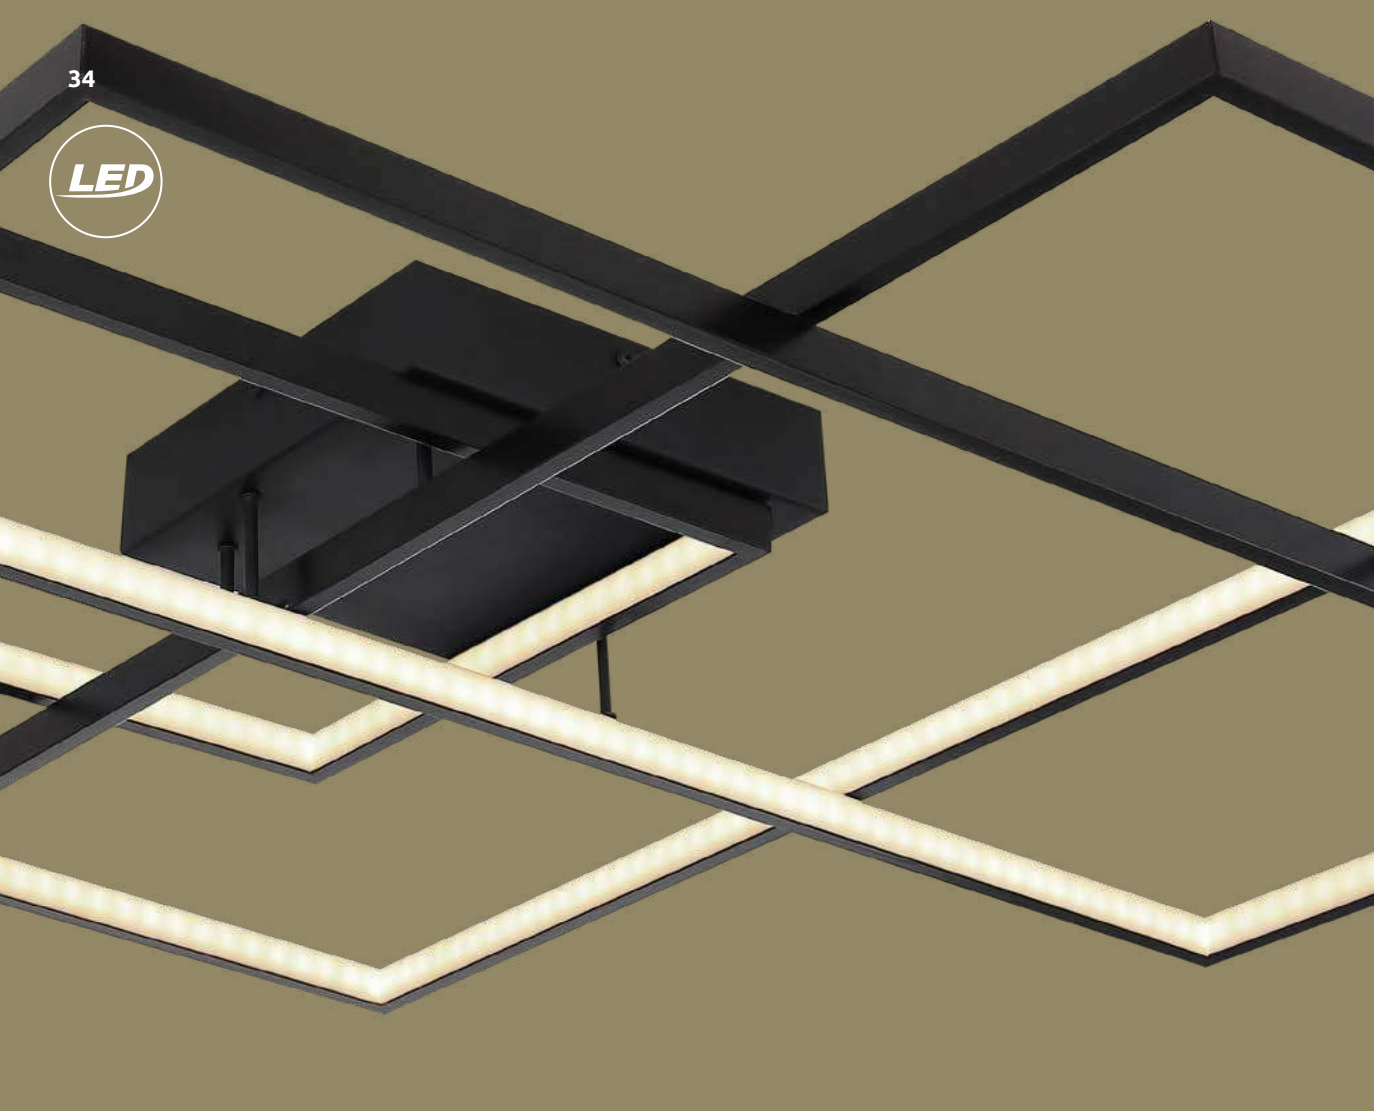

- incl.
- colour fixing
- dimmable
- 3 light steps
- many steps
- many light steps
- night light
- memory function

Gabriel

1	67227-100B	incl. LED 100W	A	150-10000lm	70-2100lm	3000-6000K 3000|4000|6000K	VPE: 1	↔ 117cm x 80cm ↓ 11cm	metal black, aluminium black, plastic opal
2	67227-100W	incl. LED 100W	A	200-10000lm	140-3800lm	3000-6000K 3000|4000|6000K	VPE: 1	↔ 117cm x 80cm ↓ 11cm	metal white, aluminium white, plastic opal