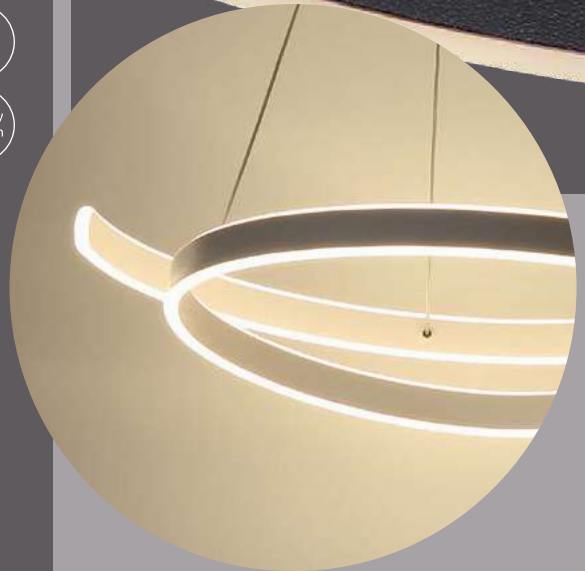

Victoria

1	67202-80HB	incl. LED 80W	A	500-8000lm	400-2100lm	3000-6000K 3000|4000|6000K	VPE: 4	↔ 66cm x 62cm ▾ 120cm	metal black matt, aluminium black, artificial leather black, plastic opal
2	67202-80HW	incl. LED 80W	A	500-8000lm	400-2100lm	3000-6000K 3000|4000|6000K	VPE: 4	↔ 66cm x 62cm ▾ 120cm	metal white, aluminium white, artificial leather white, plastic opal
3	67202-16B	incl. LED 16W	A	1600lm	690lm	4000K	VPE: 8	↕ 40cm ↔ 4,8cm ▸ 6cm	metal black matt, aluminium black, artificial leather black, plastic opal
4	67202-16G	incl. LED 16W	A	1600lm	690lm	4000K	VPE: 8	↕ 40cm ↔ 4,8cm ▸ 6cm	metal grey, aluminium grey, artificial leather grey, plastic opal
5	67202-16W	incl. LED 16W	A	1600lm	690lm	4000K	VPE: 8	↕ 40cm ↔ 4,8cm ▸ 6cm	metal white, aluminium white, artificial leather white, plastic opal
6	67202-40B	incl. LED 40W	A	4000lm	1070lm	4000K	VPE: 4	↔ 40cm ↕ 43cm ▸ 8,5cm	metal black matt, aluminium black, artificial leather black, plastic opal
7	67202-40W	incl. LED 40W	A	4000lm	1070lm	4000K	VPE: 4	↔ 40cm ↕ 43cm ▸ 8,5cm	metal white, aluminium white, artificial leather white, plastic opal