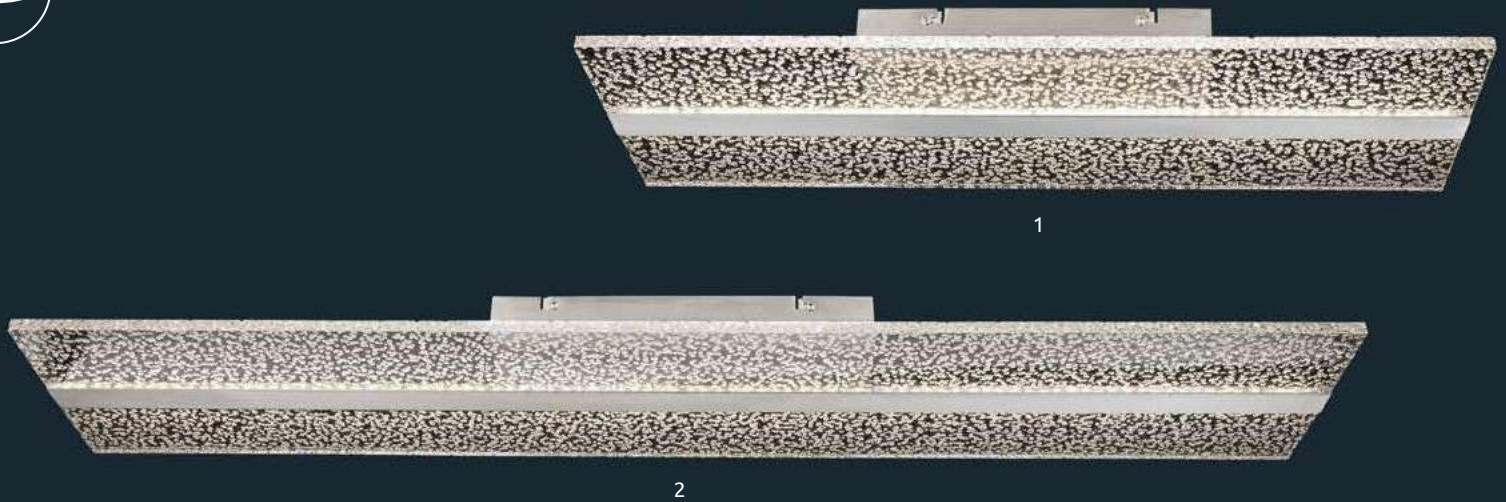

3

on | off

4

LUMEN / LED

10% = 240lm

40% = 960lm

100% = 2400lm

Klaus

1	68193D	incl. LED 24W	A	2400lm	1600lm	4000K	VPE: 4	↔ 60cm x 20,5cm ↓ 7cm
2	68193D1	incl. LED 36W	A	3600lm	2300lm	4000K	VPE: 1	↔ 100cm x 20,5cm ↓ 7cm
3	68193W	incl. LED 12W	A	1600lm	800lm	4000K	VPE: 6	↓ 30cm ↔ 9cm ↗ 7cm
4	68193H	incl. LED 35W	A	3500lm	2400lm	4000K	VPE: 1	↔ 100cm x 12cm ↓ 150cm

nickel matt, acrylic