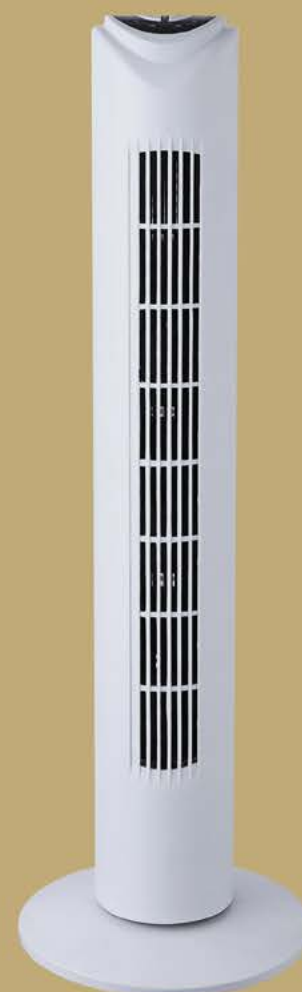

Tower

0452 | VPE: 1 | Ø26cm (tube Ø12cm) ↓ 80,5cm | body: plastic