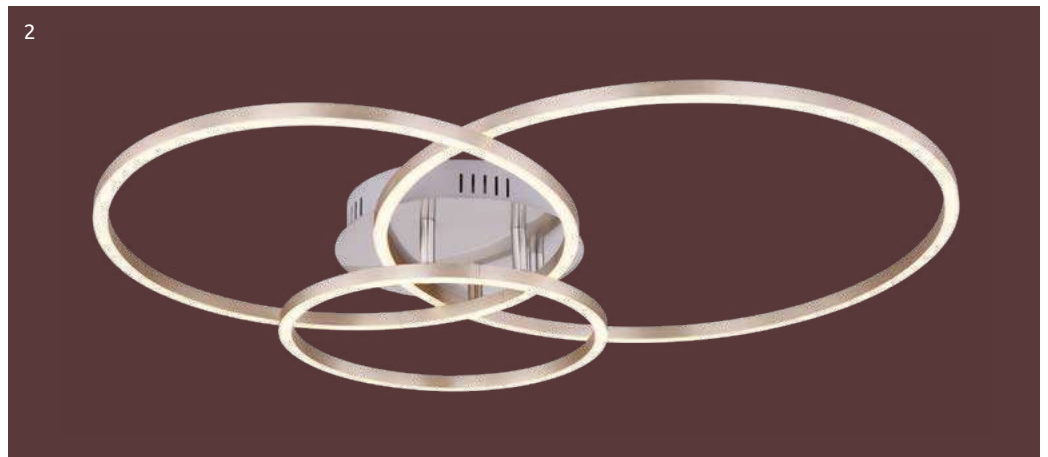

3

Munni

1	67220-20	incl. LED 20W	A	1570lm	1110lm	3000K	VPE: 4	↔ 37cm x 37cm	↕ 5,5cm
2	67220-30D	incl. LED 30W	A	2500lm	1820lm	3000K	VPE: 4	↔ 37cm x 37cm	↕ 5,7cm

aluminium, stainless steel, plastic opal, acrylic opal