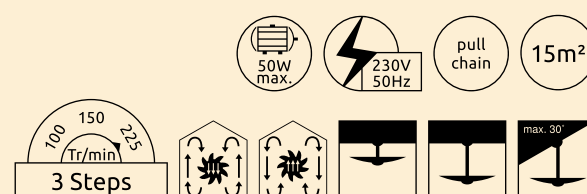

Wade I

03180 | excl. 1x E14 60W | VPE: 1 | Ø106,6cm ▾ 37cm | blades: MDF multicolour | body: metal, glass opal