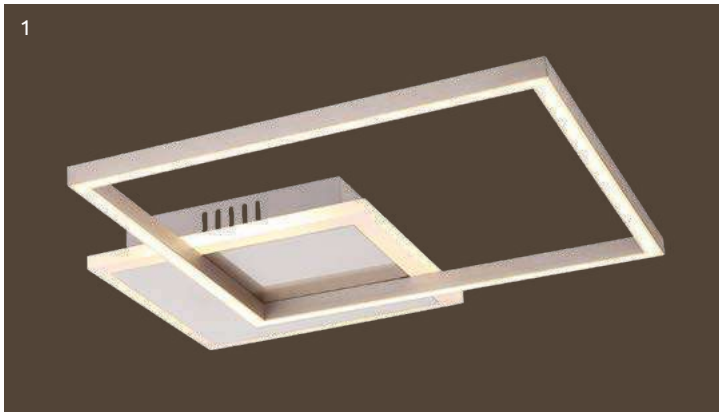

Munni

1	67220-20	incl. LED 20W	A	1570lm	1110lm	3000K	VPE: 4	↔ 37cm x 37cm	↕ 5,5cm
2	67220-30D	incl. LED 30W	A	2500lm	1820lm	3000K	VPE: 4	↔ 37cm x 37cm	↕ 5,7cm

aluminium, stainless steel, plastic opal, acrylic opal