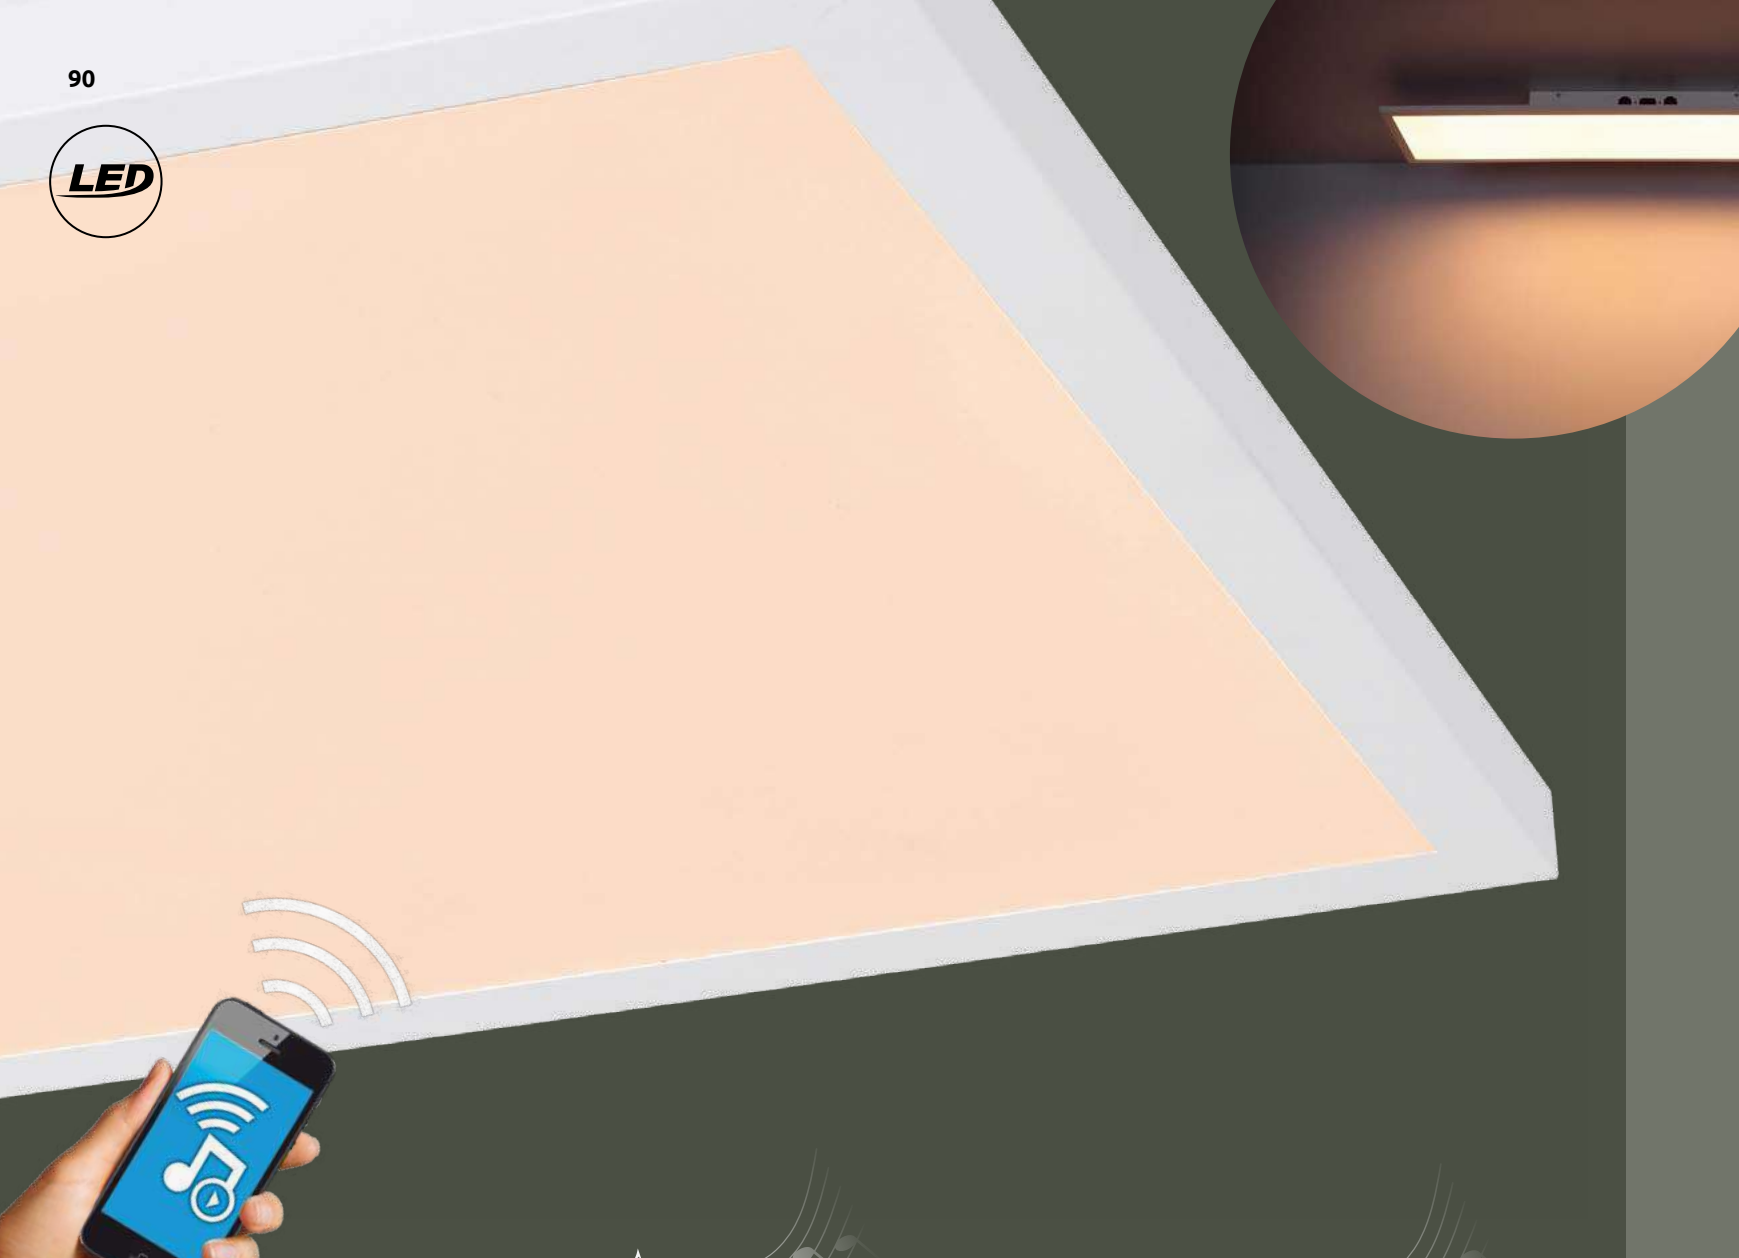

Doro

1	41608D2L	incl. LED 24W speaker: 5W	A	180-2100lm	120-1500lm	3000-6000K 3000|4000|6000K	VPE: 4	↔ 45cm x 45cm ▾ 8,5cm
2	41608D3L	incl. LED 36W speaker: 5W	A	280-3200lm	200-2250lm	3000-6000K 3000|4000|6000K	VPE: 4	↔ 60cm x 60cm ▾ 8,5cm
3	41608D5L	incl. LED 36W speaker: 5W	A	280-3200lm	200-2250lm	3000-6000K 3000|4000|6000K	VPE: 4	↔ 120cm x 30cm ▾ 8,5cm

metal white, aluminium white, plastic opal