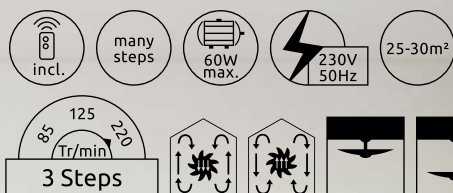

Cordula

1	03612	excl. 2x E14 40W	VPE: 1	Ø120cm ▾38,5cm	blades: MDF beech wood, MDF white	body: metal white, glass opal
2	03611	excl. 2x E14 40W	VPE: 1	Ø120cm ▾38,5cm	blades: MDF black, MDF silver	body: nickel matt, glass opal