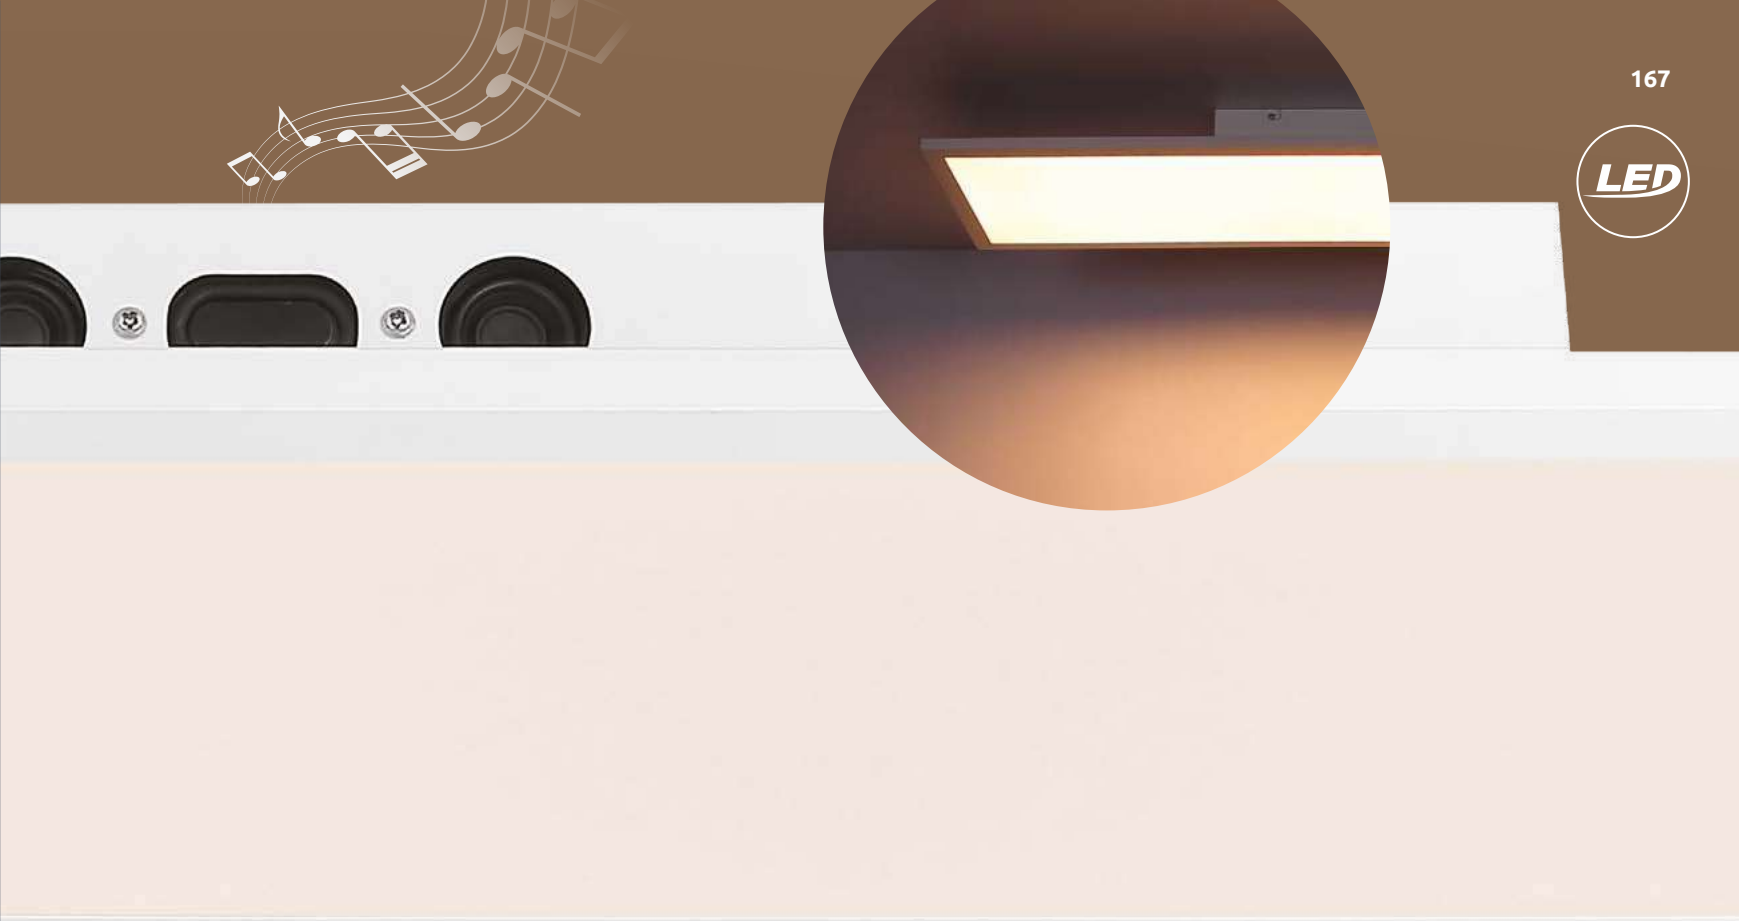

Doro

1	41608D2L	incl. LED 24W Speaker 5W	A	180-2100lm	120-1500lm	3000-6000K 3000|4000|6000K	VPE: 4 ↔ 45cm x 45cm ▾8,5cm
2	41608D3L	incl. LED 36W Speaker 5W	A	280-3200lm	200-2250lm	3000-6000K 3000|4000|6000K	VPE: 4 ↔ 60cm x 60cm ▾8,5cm
3	41608D5L	incl. LED 36W Speaker 5W	A	280-3200lm	200-2250lm	3000-6000K 3000|4000|6000K	VPE: 4 ↔ 120cm x 30cm ▾8,5cm

metal white, aluminium white, plastic opal