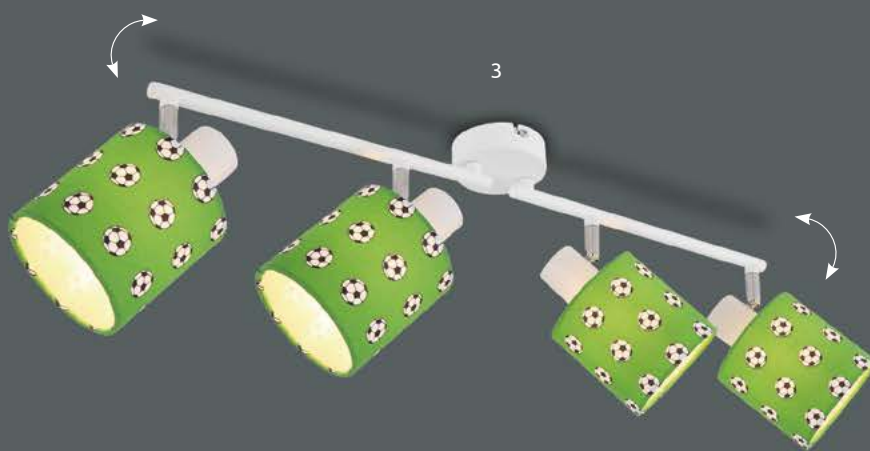

metal white,
glass white

40614

excl. 1x E27 ILLU 60W

VPE: 10

Ø30cm ▾ 10cm

metal white,
glass white

Moonstar

Lemmi