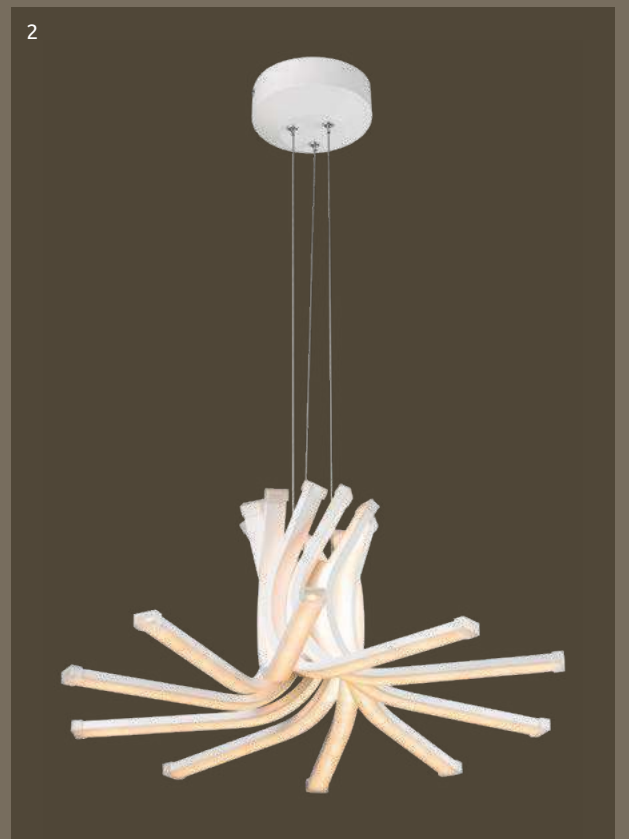

metal, aluminium. plastic, K5 crystals

Lincoln

1	67123-32	incl. LED 32W	A	2560lm	1148lm	3000K	VPE: 2	Ø49cm	↕21cm
2	67123-40H	incl. LED 40W	A	3200lm	1430lm	3000K	VPE: 2	Ø49cm	↕123cm

metal white, acrylic opal