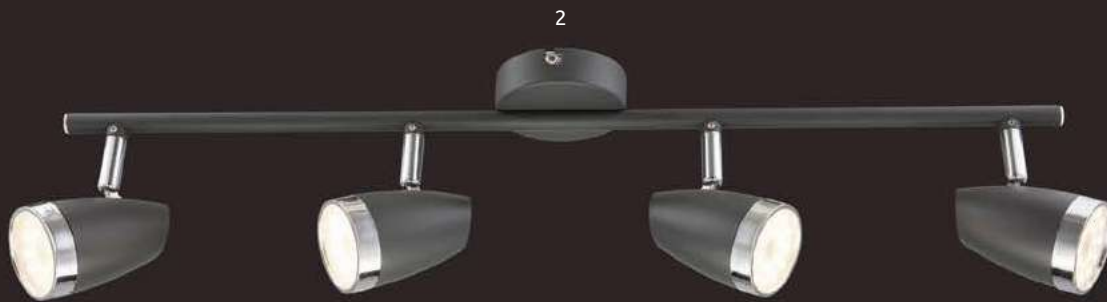

1

2

3

4

Nero

1	56110-3	incl. 3x LED 4W	A	3x 280lm	3x 250lm	3000K	VPE: 8	Ø19cm ▾13,5cm
2	56110-4	incl. 4x LED 4W	A	4x 280lm	4x 250lm	3000K	VPE: 8	↔ 60cm ▾15,5cm
3	56110-1	incl. 1x LED 4W	A	1x 280lm	1x 250lm	3000K	VPE: 12	↔ 8cm ↕ 9cm ▸ 13,5cm
4	56110-2	incl. 2x LED 4W	A	2x 280lm	2x 250lm	3000K	VPE: 12	↔ 25cm ▾15,5cm

metal anthracite, chrome, plastic