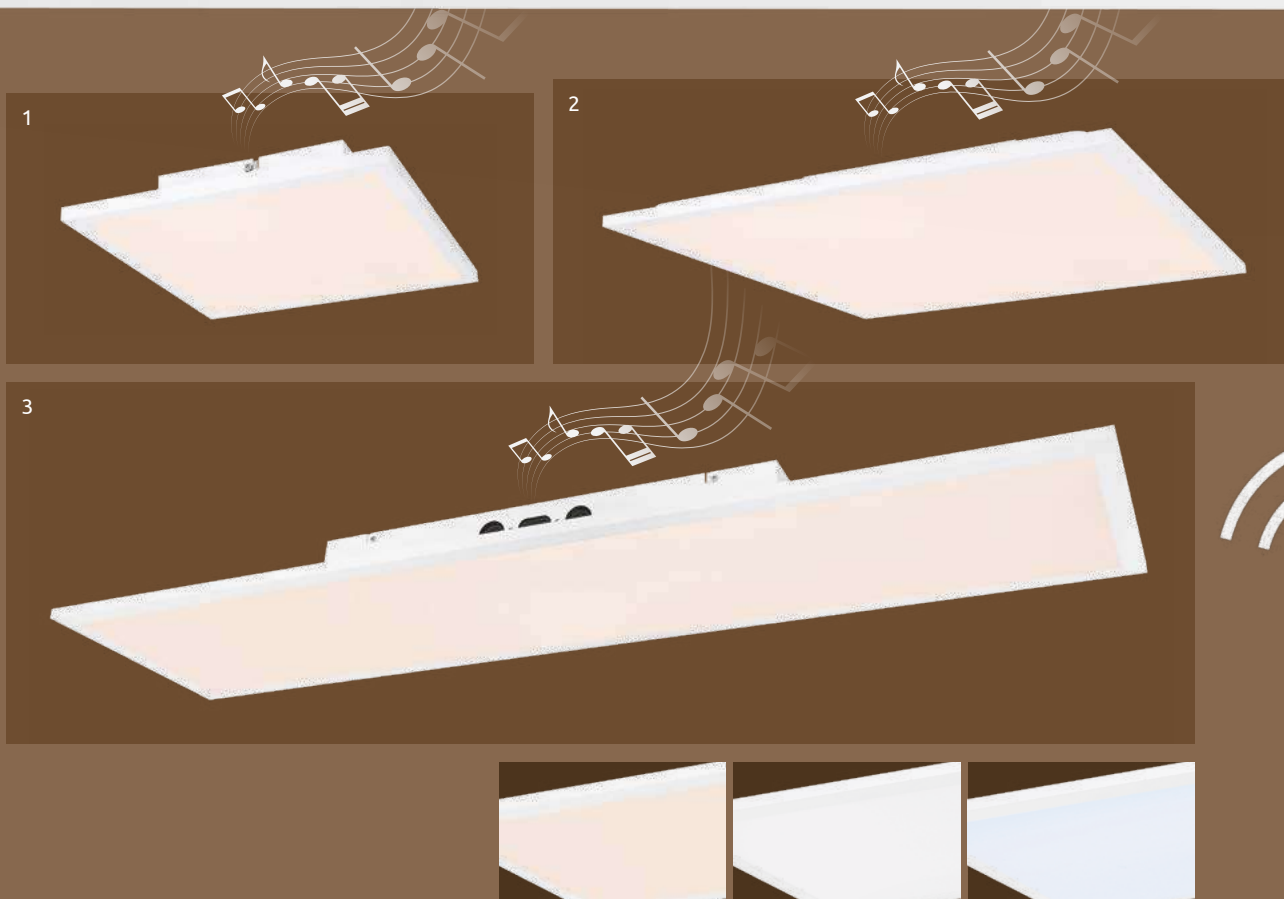

Doro

1	41608D2L	incl. LED 24W Speaker 5W	A	180-2100lm	120-1500lm	3000-6000K 3000|4000|6000K	VPE: 4 ↔ 45cm x 45cm ▾8,5cm
2	41608D3L	incl. LED 36W Speaker 5W	A	280-3200lm	200-2250lm	3000-6000K 3000|4000|6000K	VPE: 4 ↔ 60cm x 60cm ▾8,5cm
3	41608D5L	incl. LED 36W Speaker 5W	A	280-3200lm	200-2250lm	3000-6000K 3000|4000|6000K	VPE: 4 ↔ 120cm x 30cm ▾8,5cm

metal white, aluminium white, plastic opal