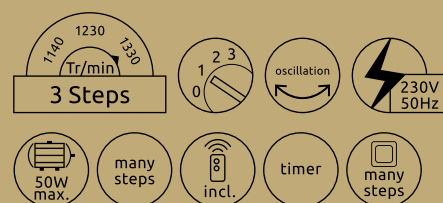

Tower

0452 | VPE: 1 | Ø26cm (tube Ø12cm) ↓ 80,5cm | body: plastic