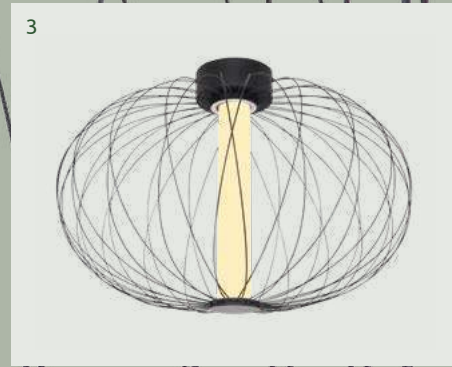

Moruri

1	15608H	incl. LED 30W	A+	1986lm	1481lm	3000K	VPE: 1	Ø50cm	↕ 120cm
2	15608H1	incl. LED 21W	A+	1581lm	1281lm	3000K	VPE: 1	Ø74cm	↕ 120cm
3	15608D	incl. LED 16W	A+	1429lm	1088lm	3000K	VPE: 1	Ø52cm	↕ 36,5cm
4	15608S	incl. LED 15W	A+	1441lm	955lm	3000K	VPE: 1	Ø52cm	↕ 160cm
5	15608T	incl. LED 15W	A+	1436lm	1005lm	3000K	VPE: 1	Ø33cm	↕ 34cm

metal black, acrylic opal