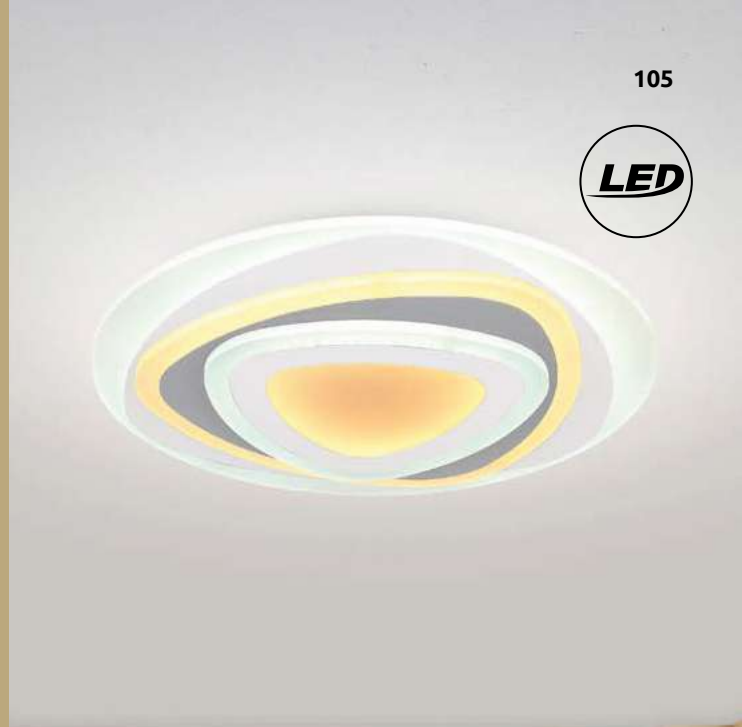

Sabatino

1	48011-46	incl. LED 46W	A+	380-4380lm	320-3200lm	3000-6000K 3000|4000|6000K	VPE: 1 | Ø50cm ↓7cm
2	48012-46	incl. LED 46W	A+	380-4380lm	320-3200lm	3000-6000K 3000|4000|6000K	VPE: 1 | Ø50cm ↓6cm

metal white, metal grey, acrylic opal