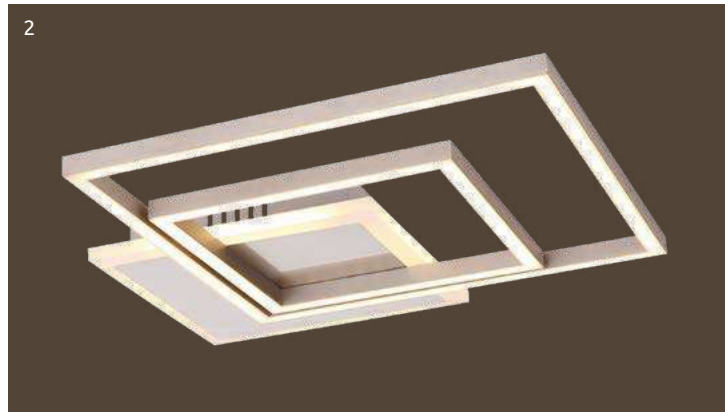

Munni

1	67220-20	incl. LED 20W	A	1570lm	1110lm	3000K	VPE: 4	↔ 37cm x 37cm	↕ 5,5cm
2	67220-30D	incl. LED 30W	A	2500lm	1820lm	3000K	VPE: 4	↔ 37cm x 37cm	↕ 5,7cm

aluminium, stainless steel, plastic opal, acrylic opal