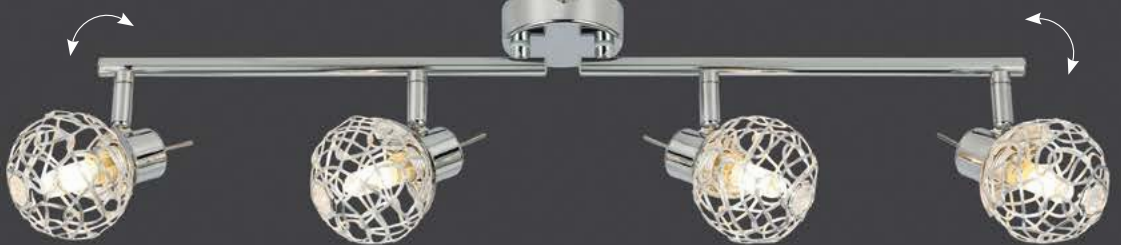

278

LED

1

2

3

on off

4

Bolt

1	56625-3L	incl. 3x G9 LED 3W	A++	3x 280lm	3x 250lm	4000K	VPE: 6	Ø25cm	↕14cm	
2	56625-2L	incl. 2x G9 LED 3W	A++	2x 280lm	2x 250lm	4000K	VPE: 8	↔25cm	↕14cm	
3	56625-1L	incl. 1x G9 LED 3W	A++	1x 280lm	1x 250lm	4000K	VPE: 8	↔8cm	↕13cm	↳11,5cm
4	56625-4L	incl. 4x G9 LED 3W	A++	4x 280lm	4x 250lm	4000K	VPE: 6	↔71cm	↕14cm	

chrome, acrylic crystals

incl. 10676C