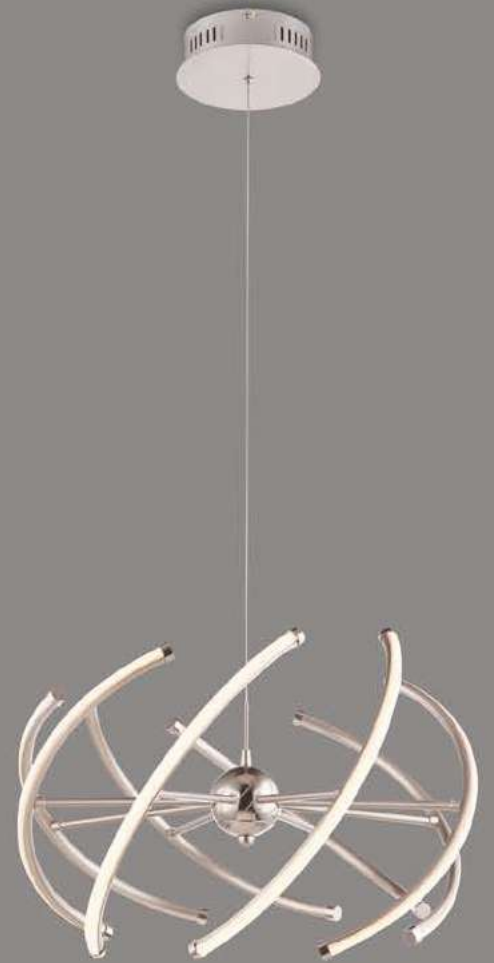

Shanghai

67085-12 | incl. LED 9W | A+ | 990lm | 810lm | 3000K | VPE: 4 | Ø45cm ▾14cm | chrome, acrylic

Wave

67823-30H | incl. LED 30W | A | 2550lm | 2100lm | 3000K | VPE: 1 | Ø50cm ▾120cm | nickel matt, plastic