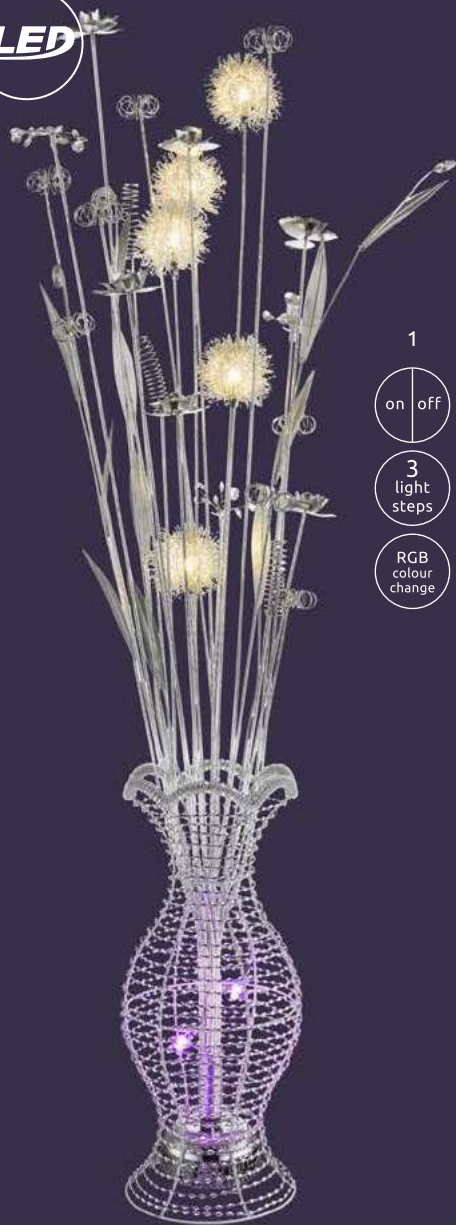

- 1
- on | off
- 3 light steps
- RGB colour change