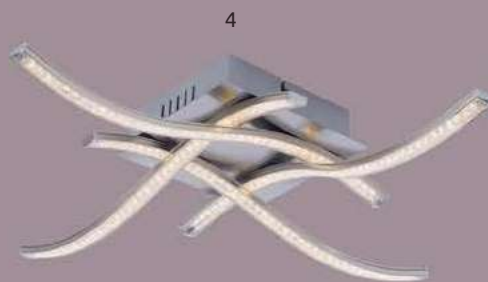

Jorne

1	67004-30H	incl. LED 30W	A	2550lm	2100lm	3000K	VPE: 6 ↔108cm x 9cm ↴120cm
2	67004-24S	incl. LED 24W	A	2040lm	1680lm	3000K	VPE: 6 Ø23cm ↕150cm
3	67004-12	incl. LED 12W	A	1300lm	1000lm	3000K	VPE: 6 Ø51cm ↴8cm
4	67004-15	incl. LED 15W	A	1350lm	1050lm	3000K	VPE: 4 ↔47,5cm x 47,5cm ↴8cm

nickel matt, K5 crystals, plastic, crystal effect