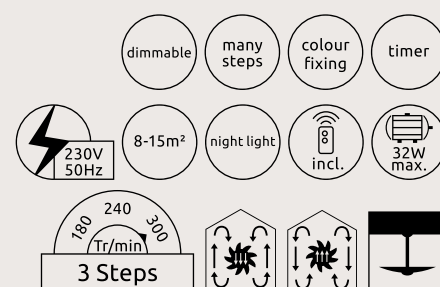

1 step

2 step

3 step

Almeni

03617 | incl. LED 40W | A+ | 4000lm | 2240lm | 3000K | VPE: 1 | Ø70cm ▾ 58cm | blades: ABS silver metallic | body: nickel matt, aluminium, acrylic opal

1

2

Simona