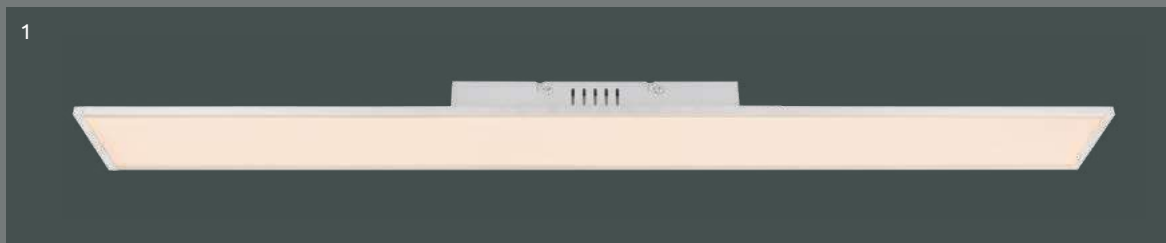

metal white, aluminium white, plastic opal

Paderu

1	41748-48	incl. LED 48W	A	460-3950lm	350-3000lm	3000-6000K	VPE: 2	↔ 100cm x 50cm	▽ 5,5cm	metal white, plastic opal
2	41748-48S	incl. LED 48W	A	460-3950lm	350-3000lm	3000-6000K	VPE: 2	↔ 100cm x 50cm	▽ 5,5cm	metal white, metal black, plastic opal