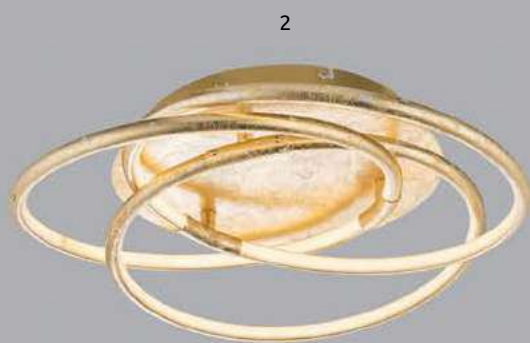

↔ 86cm x 22cm
 ↓ max. 30cm

nickel matt, plastic

Barna

1	67828-60G	incl. LED 60W	A	310-5100lm	300-4200lm	3000-6000K	VPE: 1	Ø85cm	↕21cm	metal gold leaf, plastic
2	67828-30G	incl. LED 30W	A	2550lm	2100lm	3000K	VPE: 4	Ø50cm	↕14cm	metal gold leaf, plastic
3	67828-30S	incl. LED 30W	A	2550lm	2100lm	3000K	VPE: 4	Ø50cm	↕14cm	metal silver leaf, plastic