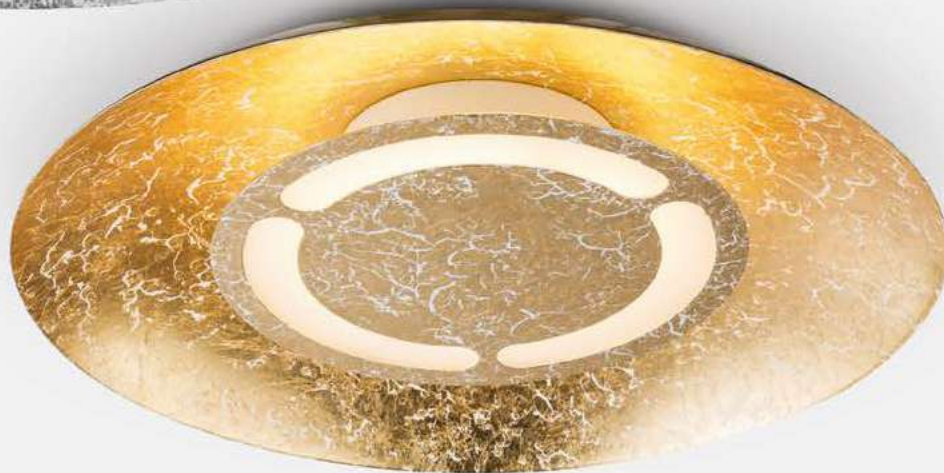

Matteo

1

2

Tabea

3

4

5

1	41901-24	incl. LED 24W	A	2200lm	1600lm	3000K	VPE: 4	Ø50cm	↕8,5cm	metal silver leaf
3	41901-12	incl. LED 12W	A	1200lm	960lm	3000K	VPE: 5	Ø35cm	↕7,5cm	metal silver leaf
2	41900-24	incl. LED 24W	A	2200lm	1200lm	3000K	VPE: 4	Ø50cm	↕8,5cm	metal gold leaf
4	41900-12	incl. LED 12W	A	1200lm	780lm	3000K	VPE: 5	Ø35cm	↕7,5cm	metal gold leaf
5	41900-6	incl. LED 6W	A	600lm	385lm	3000K	VPE: 5	Ø21,5cm	↕5,5cm	metal gold leaf