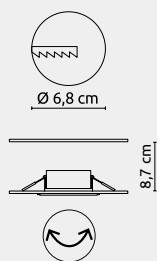

Down Lights

1	2	3
12101-3LED	12100-3LED	12110-3L
3 set	3 set	3 set
incl. 3x GU10 LED 3W	incl. 3x GU10 LED 3W	incl. 3x GU10 LED 3W
incl. LED 10706	incl. LED 10706	incl. LED 10706
A+	A+	A+
3x 250lm	3x 250lm	3x 250lm
3x 250lm	3x 250lm	3x 250lm
3000K	3000K	3000K
VPE: 8	VPE: 8	VPE: 8
Ø8,2cm ▾3,3cm	Ø8,2cm ▾3,3cm	Ø9cm ▾2,7cm
metal, chrome	metal, nickel matt	metal, nickel matt
not dimmable	not dimmable	not dimmable