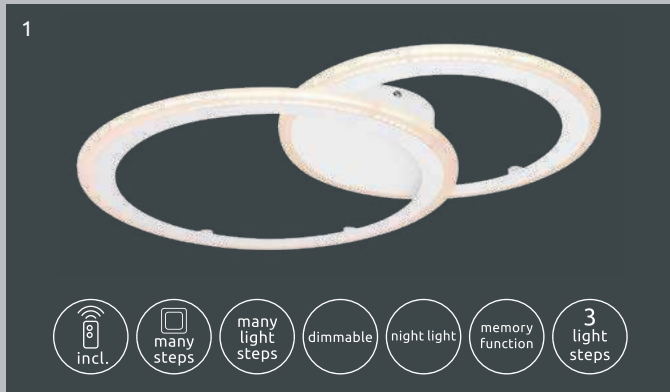

Fenna

1	67120-40	incl. LED 40W	A+	500-4000lm	350-3200lm	3000-6000K 3000|4500|6000K	VPE: 4 ↔ 64,6cm x 46,8cm ▾ 6cm
2	67120-60H	incl. LED 60W	A+	500-6000lm	400-3800lm	3000-6000K 3000|4500|6000K	VPE: 4 Ø58,7cm ▾ 120cm
3	67120-40D	incl. LED 40W	A+	4000lm	3200lm	4000K	VPE: 4 Ø46,8cm ▾ 6,7cm

metal white, acrylic opal, white