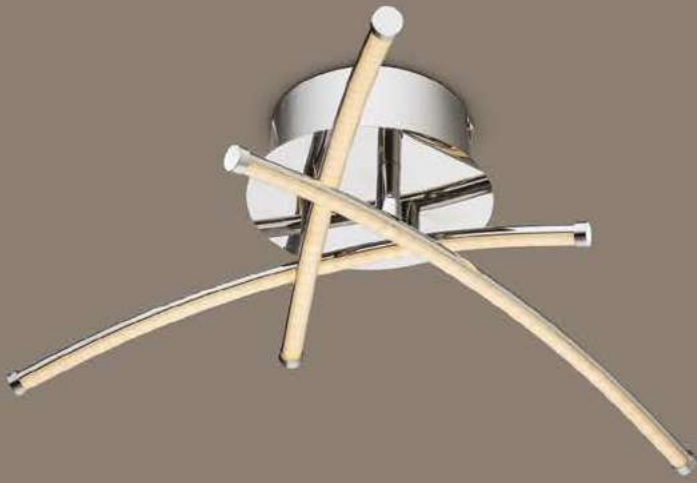

Shanghai

67085-12 | incl. LED 9W | A+ | 990lm | 810lm | 3000K | VPE: 4 | Ø45cm ▾14cm | chrome, acrylic