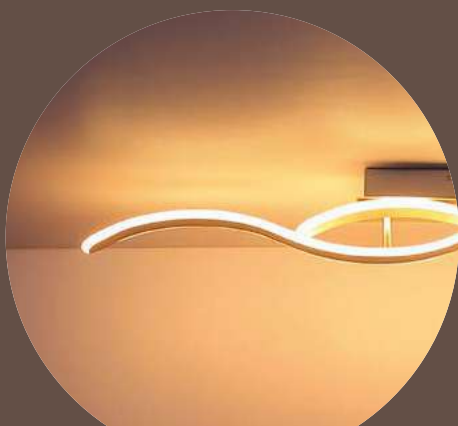

Wavy

67841-30SH

incl. LED 30W

A

320-1320lm

100-520lm

3000-6000K

VPE: 3

↔ 103cm x 10cm
⤵ 10cm

nickel matt, chrome,
aluminium, plastic opal