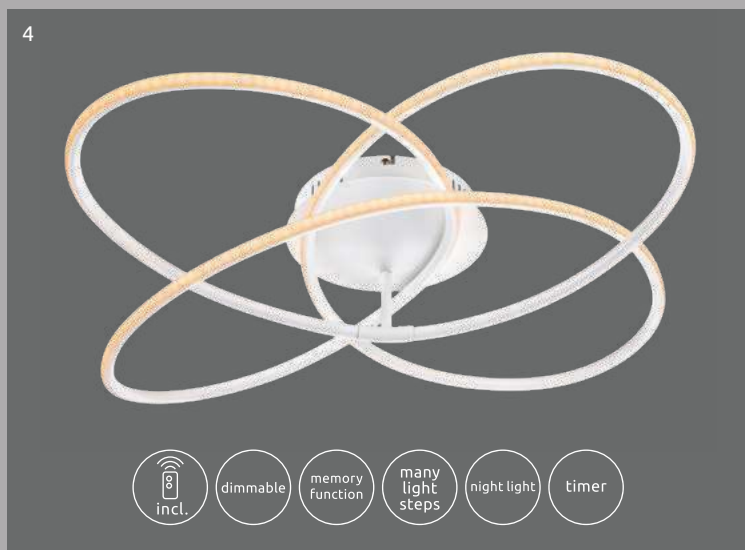

1

LUMEN / LED

2

Zumma

1	67842-60	incl. LED 60W	A	6000lm	3800lm	4000K	VPE: 4	Ø55cm	↓120cm
2	67842-36	incl. LED 36W	A+	3600lm	2700lm	4000K	VPE: 4	↔80,5cm x 18cm	↓12,5cm

metal white, acrylic opal white

Panda

1	67201S-30	incl. LED 30W	A	2450lm	1370lm	3000K	VPE: 2	Ø60cm ↓12,7cm	metal black matt, aluminium black matt, plastic opal
2	67201W-30	incl. LED 30W	A	2450lm	1370lm	3000K	VPE: 2	Ø60cm ↓12,7cm	metal white matt, aluminium white matt, plastic opal
3	67201S-60	incl. LED 60W	A	580-5760lm	400-3330lm	3000-6000K	VPE: 2	Ø80cm ↓13,5cm	metal black matt, aluminium black matt, plastic opal
4	67201W-60	incl. LED 60W	A	580-5760lm	400-3330lm	3000-6000K	VPE: 2	Ø80cm ↓13,5cm	metal white matt, aluminium white matt, plastic opal
5	67201SH-30	incl. LED 30W	A	2450lm	1370lm	3000K	VPE: 2	Ø60cm ↓120cm	metal black matt, aluminium black matt, plastic opal
6	67201WH-30	incl. LED 30W	A	2450lm	1370lm	3000K	VPE: 2	Ø60cm ↓120cm	metal white matt, aluminium white matt, plastic opal